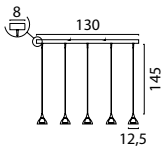

2225-37-06-130-5-DW

Nickel fixt. Transparent
cable, 5x 4,4W 5x 450Lm
2700-2000K, Triac-Dim.

Matt Black:

2225-05-06-130-5-DW

On request: