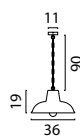

2046-10-10-K
Black Fixt. Antique
Brass Shade, Chain
Susp. E27 max 18W
Bulb excl.