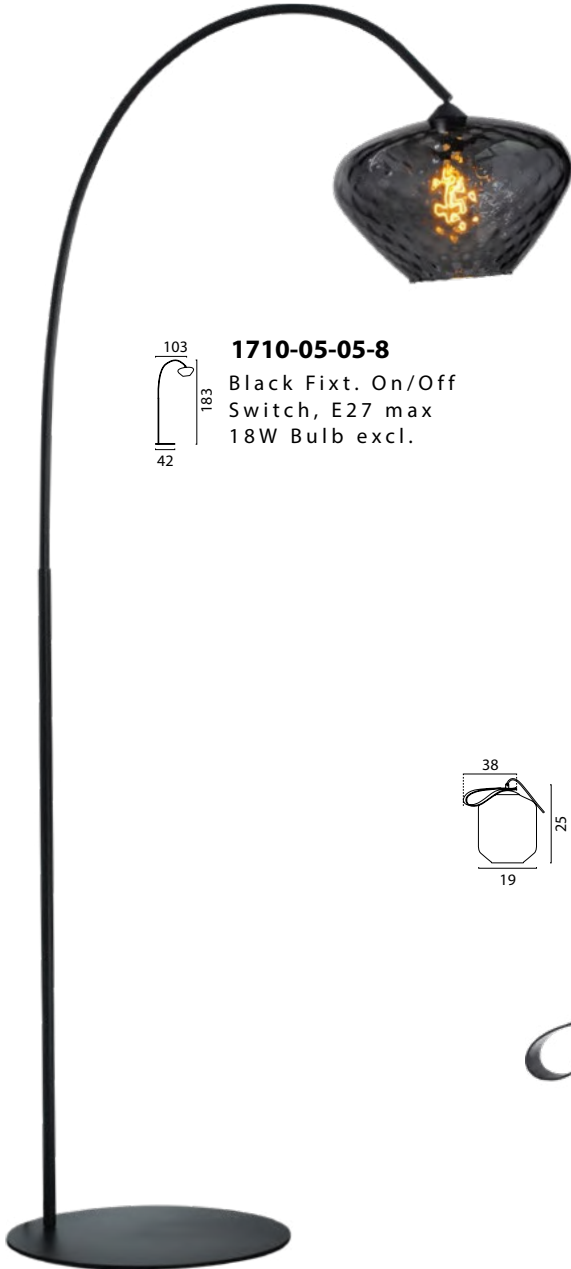

1710-05-05-8
Black Fixt. On/Off Switch, E27 max 18W Bulb excl.

4710-05-40-04-10
Black Fixt. Black Leather On/Off Switch, E27 max 18W Bulb excl.