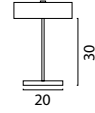

4875-05-3-2
Black Fixt. On/Off
Switch, E27 max
18W Bulb excl.