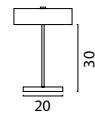

4875-05-3-6
Black Fixt. On/Off
Switch, E27 max
18W Bulb excl.