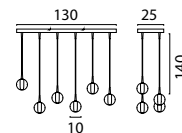

2121-05-173-130-25-6

Black fixt. Black cable, 6x 4,4W 6x 450Lm 2700-2000K, Triac-Dim.

Nickel:
2121-37-173-130-25-6
On request: