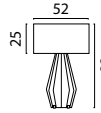

4131-05-27-6250-1552

Smoke Fumé Glass,
On/Off Switch, E27
max 18W Bulb excl.