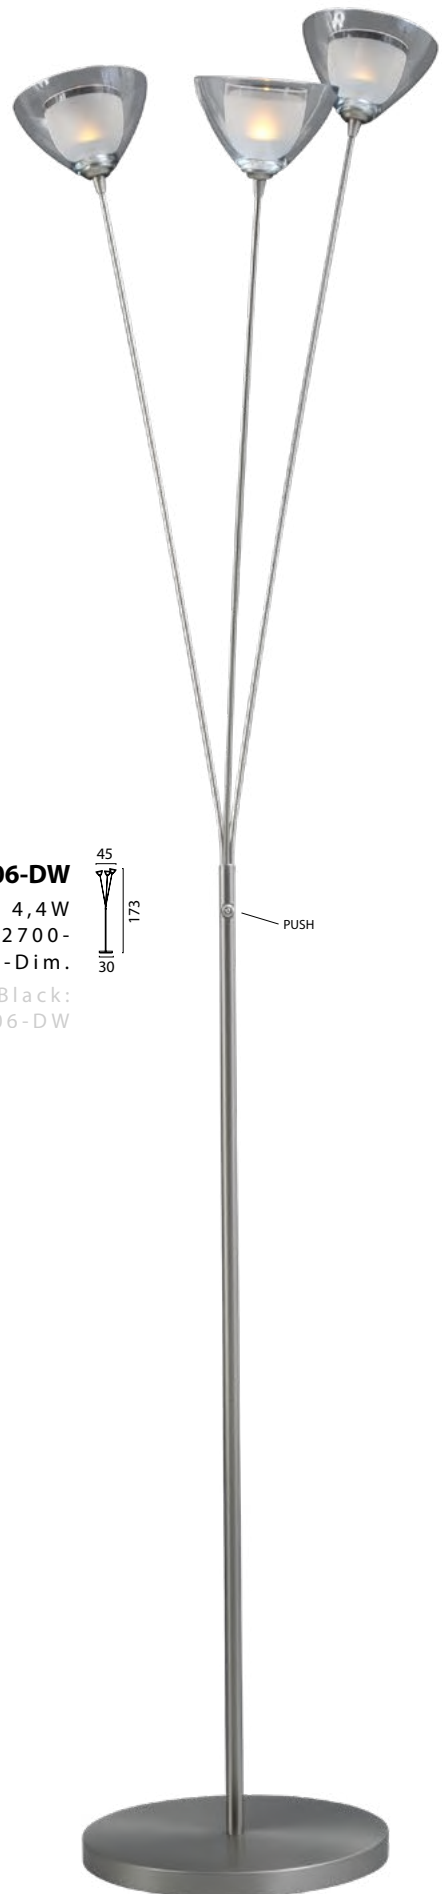

1226-37-06-DW
Nickel Fixt. 3x 4,4W
3x 450Lm 2700-
2000K, Push-Dim.

Matt Black:
1226-05-06-DW