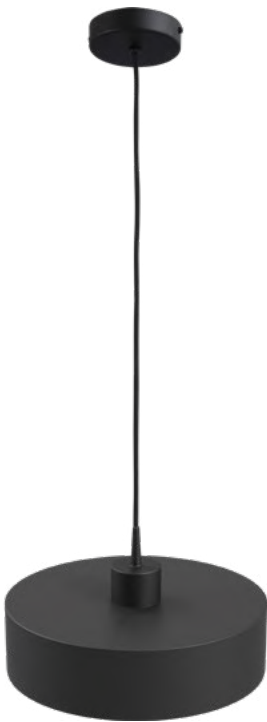

2875-05-05-3-6
Black Fixt. PVC
cable, E27 max 18W
Bulb excl.
On request:
☒ I-F TRACK ☐ p.536