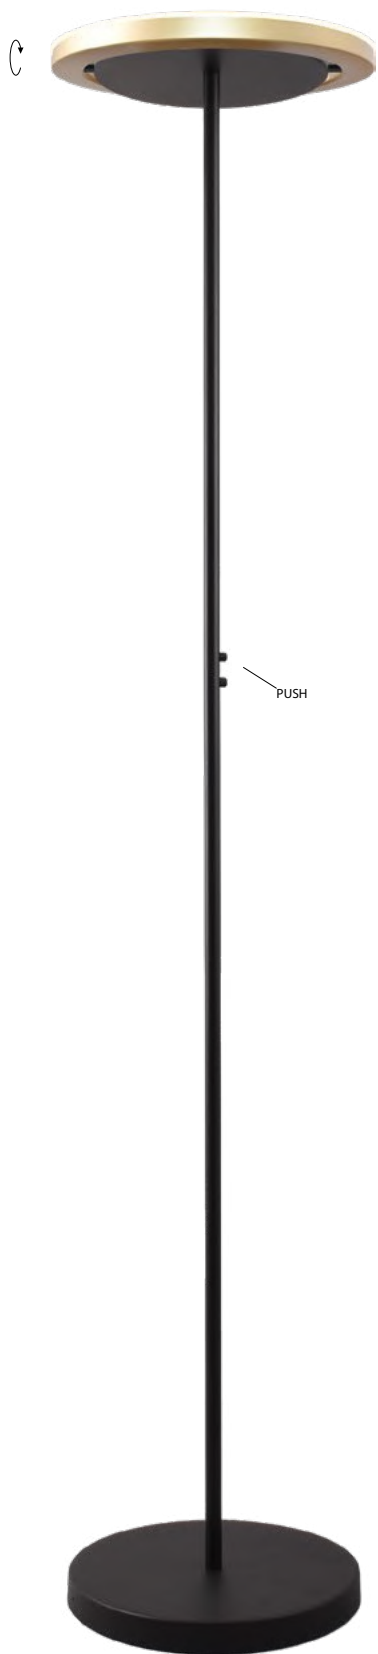

1795-05-02
Black Fixt. Gold Ring,
58W 8600Lm 2700-
2200K, Push-Dim.