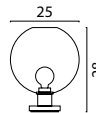

4640-05-02-25
Black Fixt. Black
Cover, E27 max
18W Bulb excl.