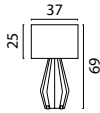

4131-05-23-04-37
Smoke Fumé Glass,
On/Off Switch, E27
max 18W Bulb excl.