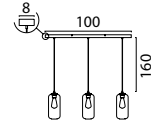

392

SLX023960205

SL642736327-1

| RECOMMENDED LED LIGHT BULB