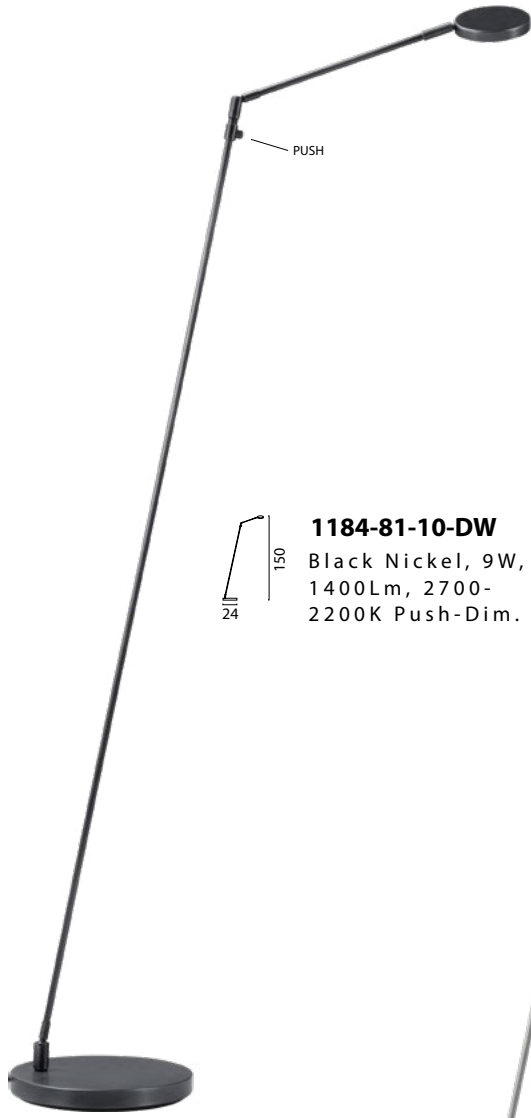

1188-01-10-DW
Bronze, 9W,
1400Lm, 2700-
2200K Push-Dim.

1180-81-10-DW
 Black Nickel, 9W,
 1400Lm, 2700-
 2200K Push-Dim.

1180-37-10-DW
 Matt Nickel, 9W,
 1400Lm, 2700-
 2200K Push-Dim.

1180-01-10-DW
 Bronze, 9W,
 1400Lm, 2700-
 2200K Push-Dim.

1182-81-10-DW
Black Nickel, 9W,
1400Lm, 2700-
2200K Push-Dim.

1182-37-10-DW
Matt Nickel, 9W,
1400Lm, 2700-
2200K Push-Dim.

1182-01-10-DW
Bronze, 9W,
1400Lm, 2700-
2200K Push-Dim.

1184-81-10-DW
Black Nickel, 9W,
1400Lm, 2700-
2200K Push-Dim.