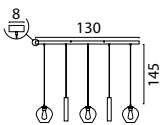

2261-05-130-5-RB2-3
Black Fixt. Black
Tube, PVC cable, 3x
E27 + 2x GU10 max
18W Bulb excl.

SLX023960205

SL642736327-1

| RECOMMENDED LED LIGHT BULB