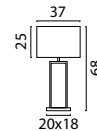

4286-05-6240-12-37

Black Fixt. On/Off
Switch, E27 max
18W Bulb excl.