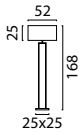

1285-05-6240-63-52

Black Fixt. On/Off
Switch, E27 max
18W Bulb excl.