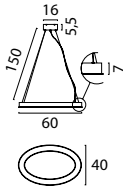

2950-05-60-DW-TR

Black Fixt. Black Oval Ring, Steel Wire, 44W 3420Lm 2700-2200K, Triac-Dim.

On request:

207