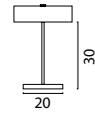

4875-05-3-3
Black Fixt. On/Off
Switch, E27 max
18W Bulb excl.