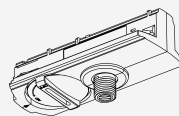

Universal Adapter
(excl. Strain Relief)
8-TRACKAD-1F-BL