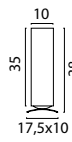

4506-37-06
Nickel Fixt. E27
max 18W Bulb excl.
Matt Black:
4506-05-06