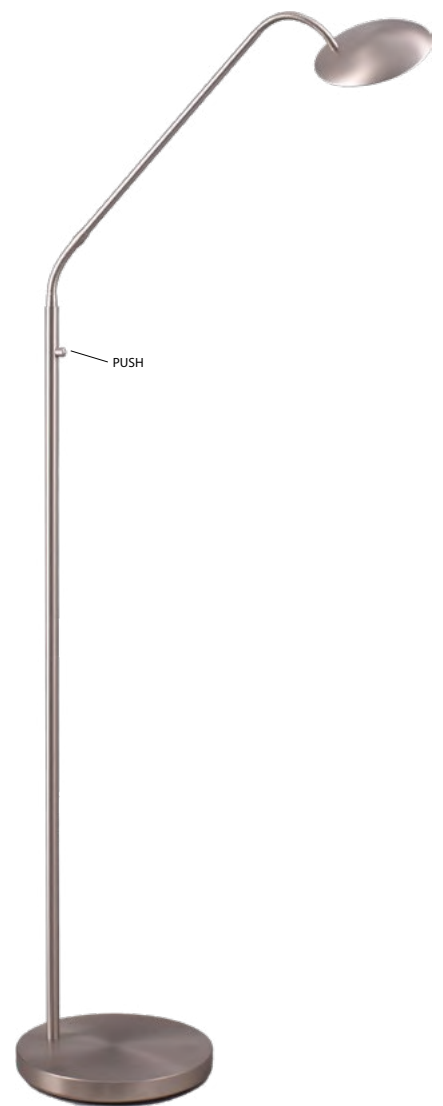

1190-37-37
Nickel Fixt. Nickel Shade, 9W 1400Lm 2700-2200K, Push-Dim.