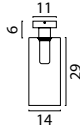

5230-05-02-14
Black Fixt. Gold Cover,
PVC cable, 6x E27 max
18W Bulb excl.