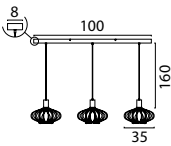

2881-05-130-3-15-35
Black Fixt. Natural Shade, PVC cable, 3x E27 max 18W Bulb excl.

502