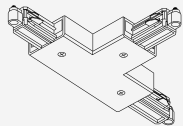

5. T-Joint
8-TRACK-T-1F-BL