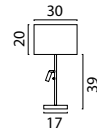

4592-10-6265-01-30
Black Fixt. Antique Brass
Tube, 4,4W 450Lm 2700-
2000K, Push-Dim, On/Off
Switch, E27 Bulb excl.