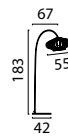

1882-05-05-55
Black Fixt. Black Shade, On/Off Switch, E27 max 18W Bulb excl.