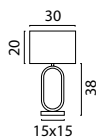

4280-01-6580-63-30

Bronze Fixt. On/Off
Switch, E27 max
18W Bulb excl.