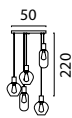

2472-05-02-50-5-35
Black fixt. Matt Gold
Cover, PVC cable, 5x
E27 max 18W Bulb excl.