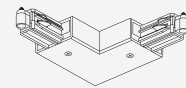

7. Outside L-Joint
8-TRACK-OULJ-1FBL