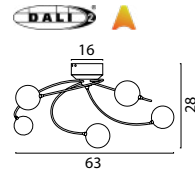

3695-37-176-DW
Nickel Fixt. 3x 2W
3x 170Lm 2200-
2700K, Push-Dim.