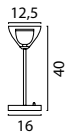

2224-05-06-DW

Black fixt. Black cable,
4,4W 450Lm 2700-
2000K, Triac-Dim.

Nickel:
2224-37-06-DW
On request:

2226-05-06-50-5-DW

Black fixt. Black ca-
ble, 5x 4,4W 5x 450Lm
2700-2000K, Triac-Dim.

Nickel:
2226-37-06-50-5-DW
On request: