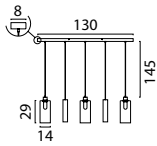

2231-05-02-130-514RG2
Black Fixt. Gold Cover,
Gold Tube, PVC cable, 3x
E27 + 2x GU10 max 18W
Bulb excl.

362