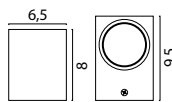

3088-06

White Fixt. GU10
max 18W Bulb excl.