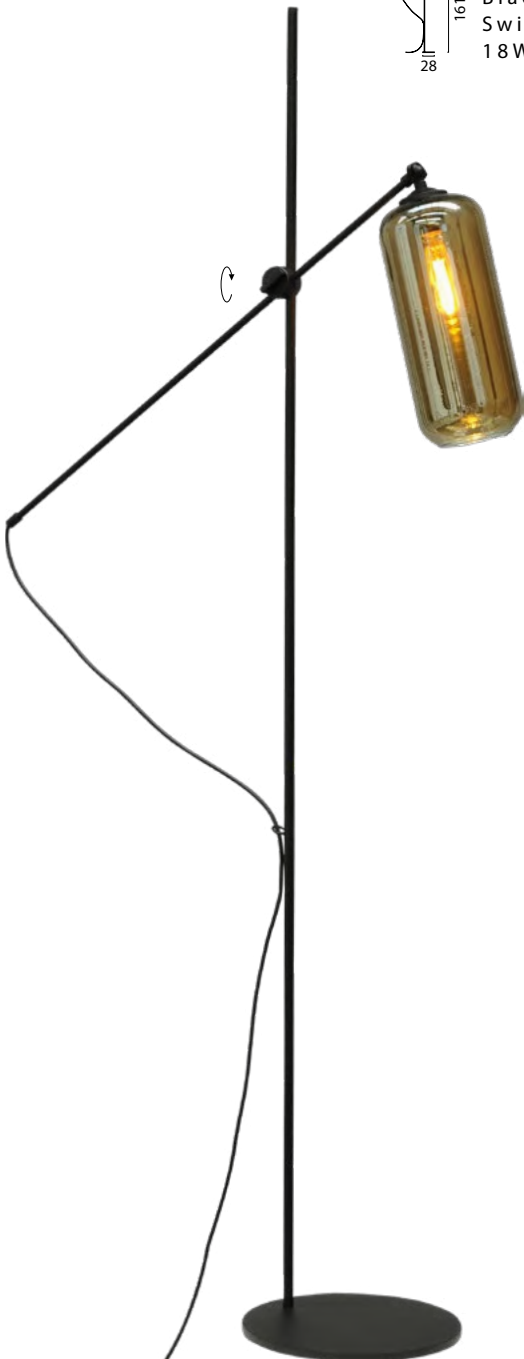

1260-05-05-5
Black Fixt. On/Off
Switch, E27 max
18W Bulb excl.