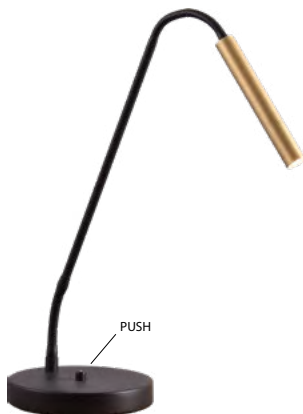

4591-02-DW

Black Fixt. Gold Tube,
4,4W 450Lm 2700-
2000K, Push-Dim.

2592-10-50-12-DW

Black Fixt. Antique
Brass Tube, Black cable,
12x 4,4W 12x 450Lm
2700-2000K, Triac-Dim.
On request:

2592-66-35-6-DW

Black Fixt. Dappled Oil
Tube, Black cable, 6x
4,4W 6x 450Lm 2700-
2000K, Triac-Dim.
On request: