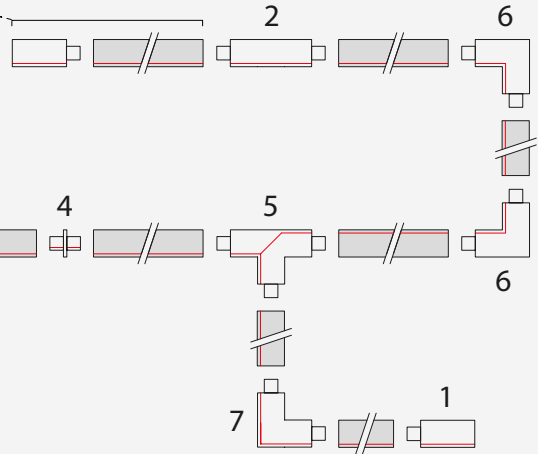

CONNECTOR PIECES

Standard Matt Black, also available in Matt White on request

0. Track 1-phase square incl. live-end connector and endcap

8-TRACK1M-1F-BL 100 cm
8-TRACK2M-1F-BL 200 cm

— Polarity line
(Topview)

1. Live-End

8-TRACKCON-R-1F-BL

538

2. Central Connector
8-TRACK-CEN-1F-BL

3. Flex Joint
8-TRACK-FLEX-J-1F-BL

4. Straight Joint
8-TR-ELE-STRJO-1F-BL

5. T-Joint
8-TRACK-T-1F-BL

6. Inside L-Joint
8-TRACK-INLJ-1FBL

7. Outside L-Joint
8-TRACK-OULJ-1FBL

8. End Cap
8-TRACK-ENDC-1F-BL

Universal Adapter
(excl. Strain Relief)
8-TRACKAD-1F-BL

Suspension Kit
8-TR-SUSPKIT 3.0m