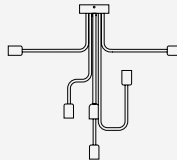

Ceiling Lamp
5351-05-05 Matt Black
5351-05-10 Antique Brass
5351-05-18 Shiny Gold
5351-05-37 Matt Nickel
5351-05-66 Dappled Oil