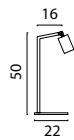

4491-05-66
Black Fixt. Dappled
Oil Cover, GU10
max 18W Bulb excl.