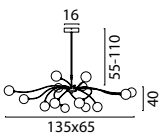

2696-37-176-DW
Nickel Fixt. Telesco-
pic Susp. 14x 2W 14x
170Lm 2200-2700K,
Push-Dim.

On request:

345