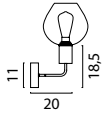

3471-05-02-3
Black fixt. Matt Gold Cover, E27 max 18W Bulb excl.