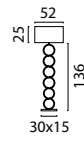

1295-05-6580-63-52
Black, On/Off Switch
E27 max 18W Bulb excl.

116