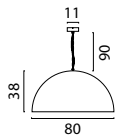

2201-30-08-K
Black Fixt. Gunmetal/
Goldleaf Shade,
Chain Susp. E27 max
18W Bulb excl.