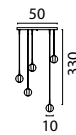

2122-37-173-50-5

Nickel fixt. Transparent
cable, 5x 4,4W 5x 450Lm
2700-2000K, Triac-Dim.

Matt Black:
2122-05-173-50-5

On request: