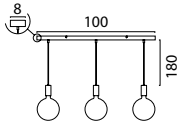

2237-66-100-3

Black Fixt. Dappled Oil Cover, Fabric cable, 3x E27 max 18W Bulb excl.