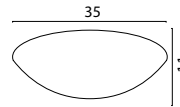

5023-06
Matt White Glass,
2x E27 max 18W
Bulb excl.
Built-In LED:
5023-06-DW
18W 2160Lm 2700-2200K
On request: