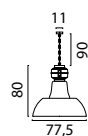

2002-66-66-BL
Black Fixt. Dappled
Oil Shade, Chain
Susp. E27 max 18W
Bulb excl.