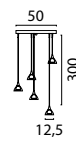

2224-05-06-DW

Black fixt. Black cable,
4,4W 450Lm 2700-
2000K, Triac-Dim.

Nickel:
2224-37-06-DW
On request:

2226-05-06-50-5-DW

Black fixt. Black ca-
ble, 5x 4,4W 5x 450Lm
2700-2000K, Triac-Dim.

Nickel:
2226-37-06-50-5-DW
On request: