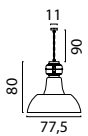

2002-30-06-BL
Black Fixt. Gunmetal/
White Shade, Chain
Susp. E27 max 18W
Bulb excl.