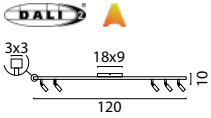

5812-05-02-120-5

Black Fixt. Gold Tube,
5x 4,4W 5x 450Lm
2700-2000K, Triac-Dim
On request: