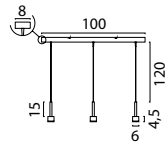

2991-05-66-100-3

Black Fixt. Dappled Oil Tube, Black cable, 3x 4,4W 3x 450Lm 2700-2000K, Triac-Dim.

On request:

226