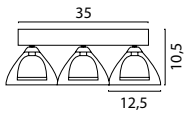

Matt Black:
1226-05-06-DW

1228-37-06-DW
Nickel Fixt. 3x 4,4W
3x 450Lm 2700-
2000K, Push-Dim.

Matt Black:
1228-05-06-DW

5226-37-06-35-3-DW

Nickel Fixt. 3x 4,4W
3x 450Lm 2700-
2000K, Triac-Dim.

Matt Black:
5226-05-06-35-3-DW