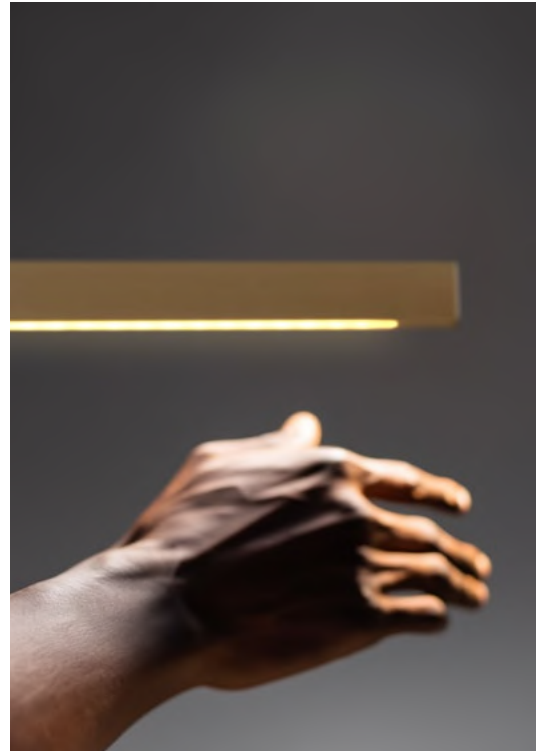

Gesture control

Lighting fixtures with a gesture control system have a small sensor built-in into the fixture. Fixtures with a built-in Gesture dim function cannot be controlled by other dim solutions.