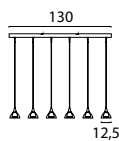

2225-05-06-130-256DW

Black fixt. Black cable, 6x 4,4W 6x 450Lm 2700-2000K, Triac-Dim.

Nickel: 2225-37-06-130-256DW

On request: