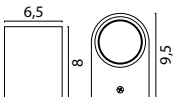

312

3087-06
White Fixt. GU10
max 18W Bulb excl.