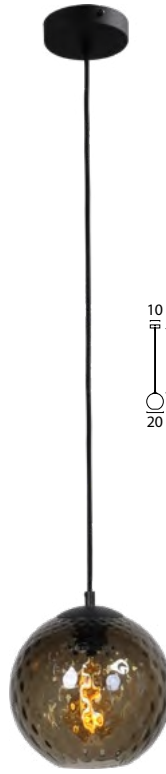

On request:

2340-05-05-25
 Black, PVC cable,
 E27 max 18W
 Bulb excl.

On request:

2340-05-05-20
 Black, PVC cable,
 E27 max 18W
 Bulb excl.

On request:

4340-05-05-30
 Black, On/Off
 Switch E27 max
 18W Bulb excl.