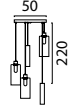

2232-05-02-50-514RG2

Black Fixt. Gold Cover,
Gold Tube, PVC cable,
3x E27 + 2x GU10 max
18W Bulb excl.