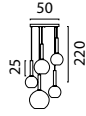

2982-02-50-5-02-221
Black Fixt. Gold
Tube, PVC cable, 5x
E27 max 18W Bulb

2982-05-35-3-05-225
Black Fixt. Black
Tube, PVC cable, 3x
E27 max 18W Bulb