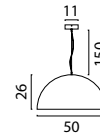

2197-30-08-ST
Black Fixt. Gunmetal/
Goldleaf Shade,
Steelwire Susp. E27
max 18W Bulb excl.

256