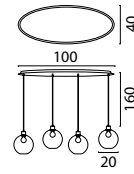

2644-05-100-40-40620
Black Fixt. Black Cover, PVC cable, 4x E27 max 18W Bulb excl.

284