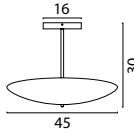

5190-05-02-45
Black Fixt. Gold Shade, 12W 1440Lm 2700-2200K, Triac-Dim.
On request: