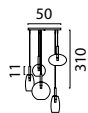

2862-05-02-50-5-1234
Black Fixt. Black Tube,
Black cable, 5x 4,4W
5x 450Lm 2700-2000K,
Triac-Dim.