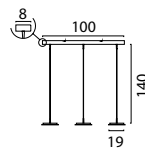

2362-81-100-3-DW
Black Nickel Fixt.
Black cable, 3x 8W 3x
960Lm 2700-2200K,
Triac-Dim.
Nickel:
2362-37-100-3-DW
On request: