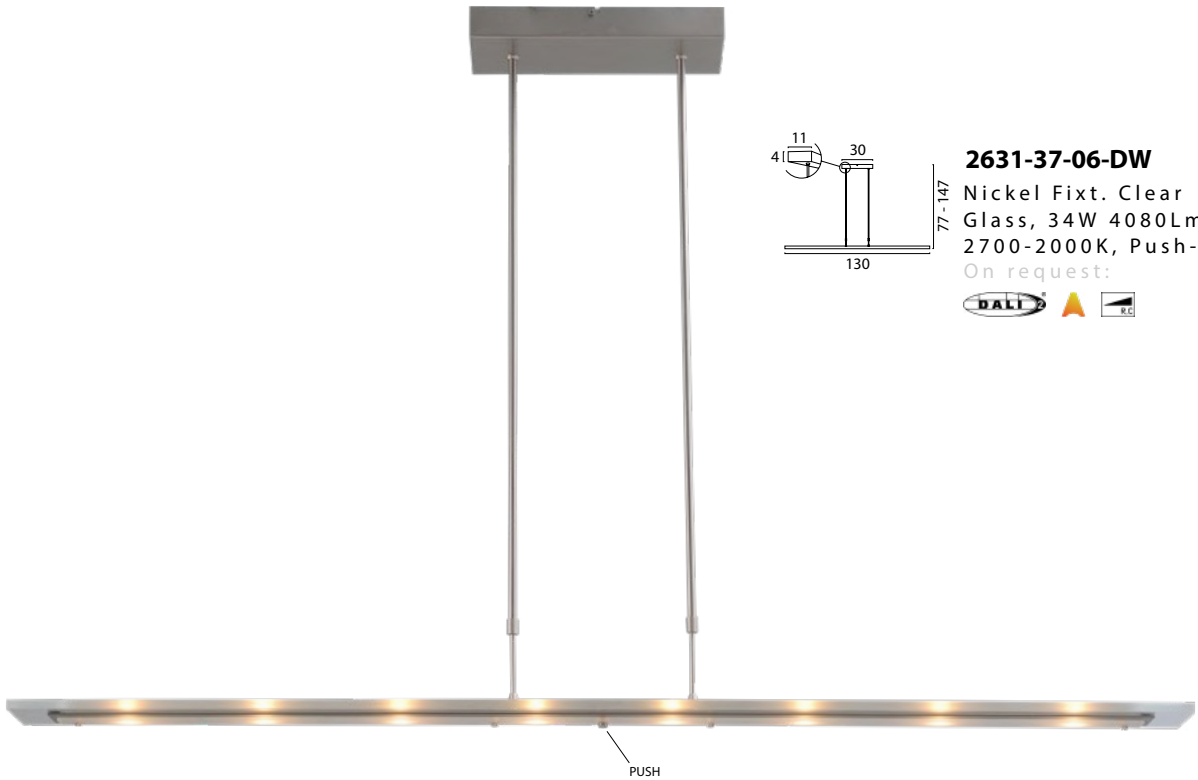

2631-37-06-DW
Nickel Fixt. Clear
Glass, 34W 4080Lm
2700-2000K, Push-Dim
On request:

Vigo