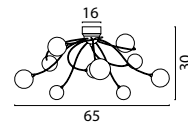

5696-05-176-DW

Black Fixt. 10x 2W
10x 170Lm 2200-
2700K, Triac-Dim.

On request: