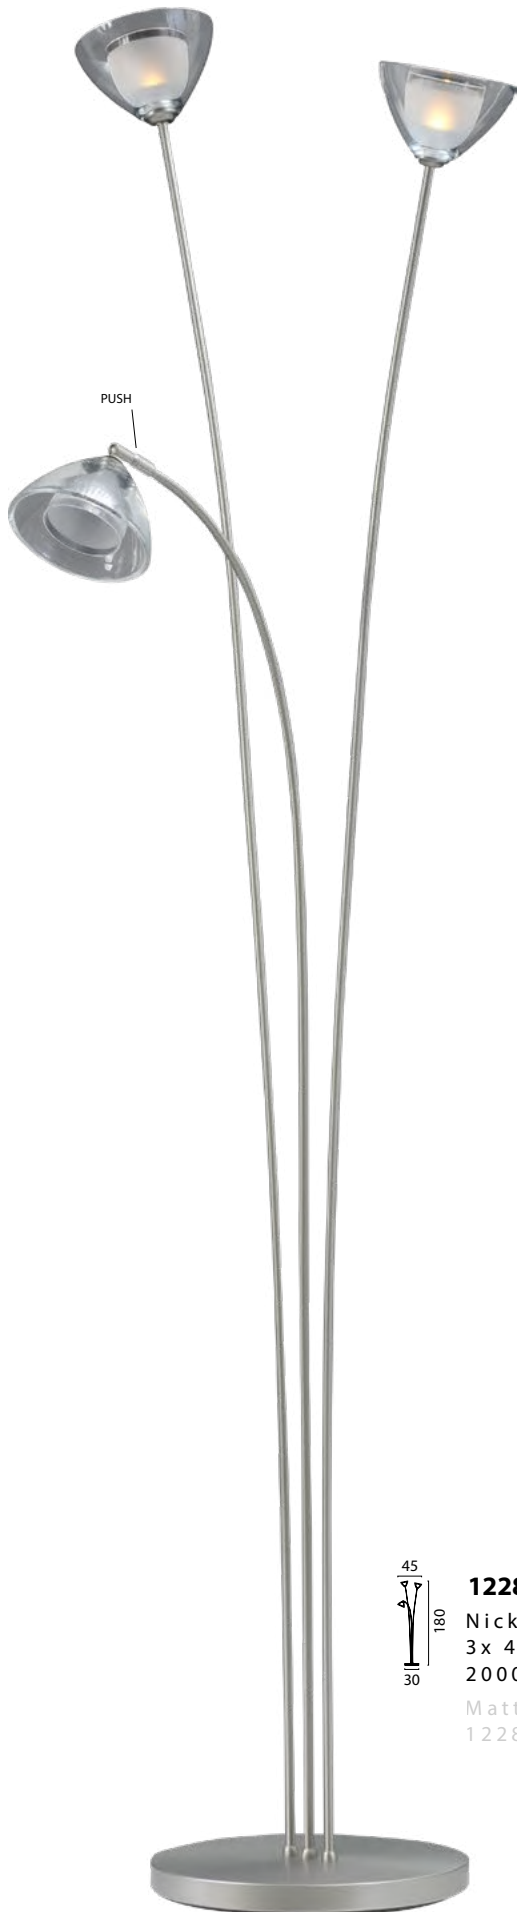

On request:

2226-05-06-35-5-DW

Black fixt. Black cable,
5x 4,4W 5x 450Lm 2700-
2000K, Triac-Dim.

Nickel:

2226-37-06-35-5-DW

On request:

130

1226-37-06-DW
Nickel Fixt. 3x 4,4W
3x 450Lm 2700-
2000K, Push-Dim.