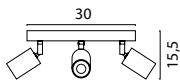

5492-05-37-30-3
Black Fixt. Nickel
Cover, 3x GU10 max
18W Bulb excl.