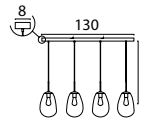

2761-05-130-4-02-60

Black Fixt. PVC cable, 4x E27 max 18W Bulb excl.

SLX023960205

SL642736372-1

RECOMMENDED LED LIGHT BULB