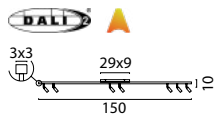

5812-05-02-150-7

Black Fixt. Gold Tube,
7x 4,4W 7x 450Lm 2700-
2000K, Triac-Dim

On request: