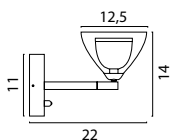

3225-37-06-DW

Nickel Fixt. 4,4W
450Lm 2700-2000K,
Push-Dim.

Matt Black:
3225-05-06-DW