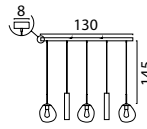

2761-05-130-5RA20261

Black Fixt. Antique Brass Tube, PVC cable, 3x E27 + 2x GU10 max 18W Bulb excl.

272