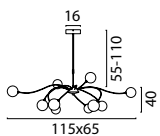

5696-05-176-DW

Black Fixt. 10x 2W
10x 170Lm 2200-
2700K, Triac-Dim.

On request:

344

2695-05-176-DW

Black Fixt. Telesco-
pic Susp. 10x 2W 10x
170Lm 2200-2700K,
Push-Dim.

On request: