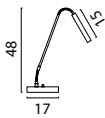

4591-02-DW

Black Fixt. Gold Tube,
4,4W 450Lm 2700-
2000K, Push-Dim.