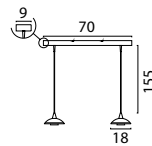

2481-37-06-70-2-DW

Nickel Fixt. Transpa-
rent Cable, 2x 4,4W
2x 450Lm 2700-2000K,
Triac-Dim.

Matt Black:
2481-05-06-70-2-DW
On request: