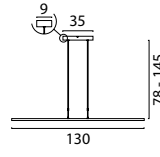

2841-81-10-P-DW
Black Fixt. Antique
Brass Profile, Telesco-
pic Susp. 32W 3840Lm
2700-2200K, Push-Dim.

On request:

lota