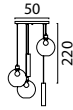

2642-02-50-5-RG20220
Black Fixt. Gold Cover,
Gold Tube, PVC cable, 3x
E27 + 2x GU10 max 18W
Bulb excl.

2642-02-35-3-06-223
Black Fixt. Gold Cover,
PVC cable, 3x E27 max
18W Bulb excl.

282

SLX023971305

SLX023960205

SL642736327-1

| RECOMMENDED LED LIGHT BULB