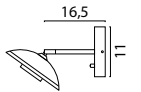

2483-05-06-35-3-DW

Black Fixt. Black Cable,
3x 4,4W 3x 450Lm 2700-
2000K, Triac-Dim.

Nickel:
2483-37-06-35-3-DW
On request:

3480-37-06-DW

Nickel Fixt. 4,4W 450Lm
2700-2000K, Push-Dim.

Matt Black:
3480-05-06-DW

317

2481-05-06-100-3-DW

Black Fixt. Black Cable,
3x 4,4W 3x 450Lm 2700-
2000K, Triac-Dim.

Nickel:
2481-37-06-100-3-DW
On request: