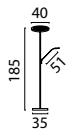

1796-05-05-05

Black Fixt. Black Ring,
78W 8600Lm + 10W
930Lm, 2700-2200K,
Push-Dim.