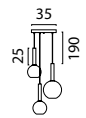

2982-02-50-5-02-221
Black Fixt. Gold
Tube, PVC cable, 5x
E27 max 18W Bulb

2982-05-35-3-05-225
Black Fixt. Black
Tube, PVC cable, 3x
E27 max 18W Bulb