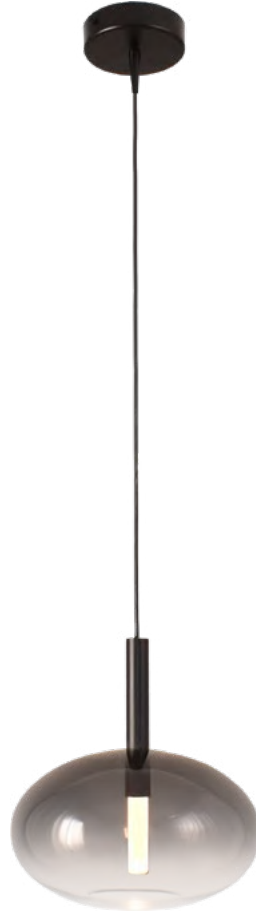

2860-05-05-3
Black Fixt. Black Tube, Black cable, 4,4W 450Lm 2700-2000K, Triac-Dim.
On request: