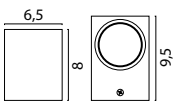

3088-05

Black Fixt. GU10
max 18W Bulb excl.