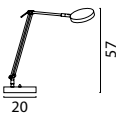

4180-81-10-DW
Black Nickel, 9W,
1400Lm, 2700-
2200K Push-Dim.