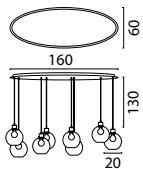

2644-02-160-60-80220

Black Fixt. Gold Cover,
PVC cable, 8x E27 max
18W Bulb excl.