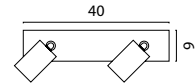

5491-05-05-100-4
Black Fixt. Black
Cover, 4x GU10 max
18W Bulb excl.