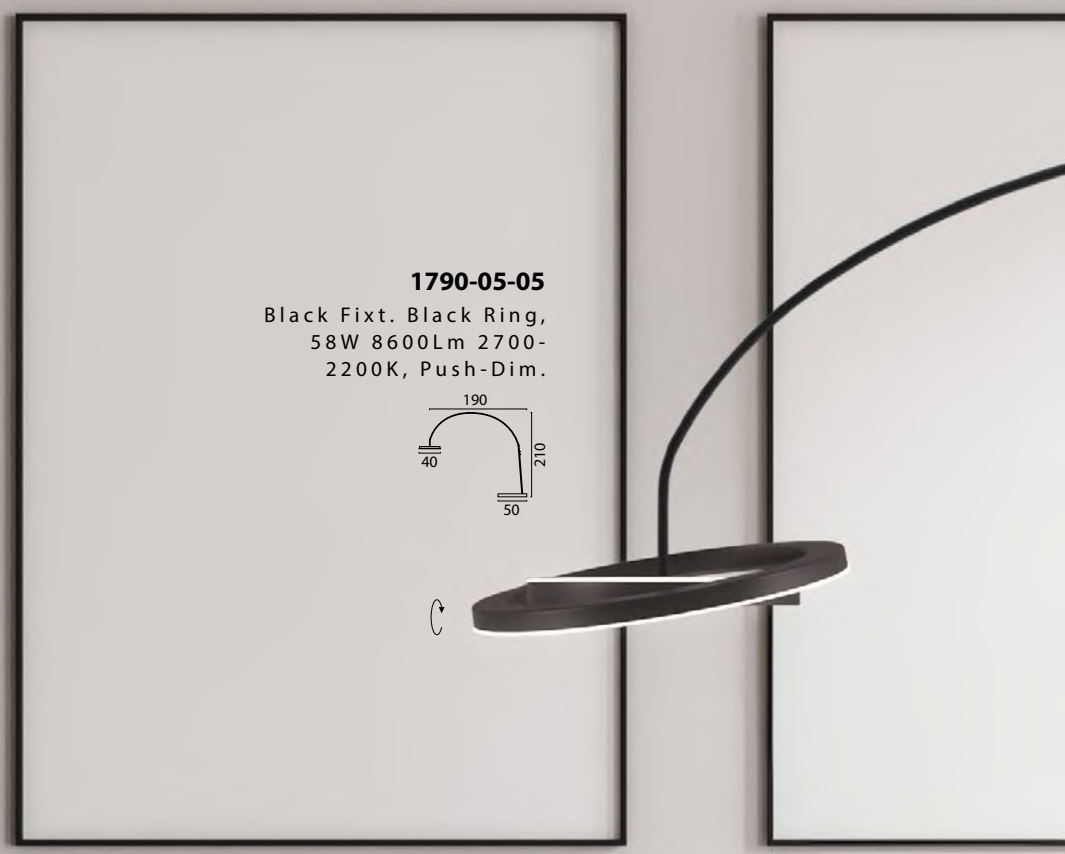

Black Fixt. Pearl White
Ring, 78W 8600Lm +
10W 930Lm, 2700-
2200K, Push-Dim.

218

1795-05-02
Black Fixt. Gold Ring,
58W 8600Lm 2700-
2200K, Push-Dim.

1795-05-37
Black Fixt. Nickel Ring,
58W 8600Lm 2700-
2200K, Push-Dim.

1790-05-05

Black Fixt. Black Ring,
58W 8600Lm 2700-
2200K, Push-Dim.

ESMEE LUMINAIRES

Black Steel Wire Available on Request

Floor Lamp
1790-05-02 Matt Gold
1790-05-05 Matt Black
1790-05-10 Antique Brass
1790-05-1013 Pearl White
1790-05-37 Matt Nickel