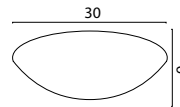

5022-06
Matt White Glass,
E27 max 18W
Bulb excl.
Built-In LED:
5022-06-DW
9W 1080Lm 2700-2200K
On request: