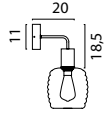

3470-05-05-1
Black fixt. Black Cover, E27 max 18W Bulb excl.