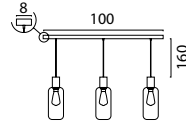

2471-05-05-100-3-5
Black fixt. Black Cover, PVC cable, 3x E27 max 18W Bulb excl.