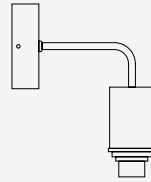

Base Ø 50 cm
72472-05-02-50-5 Matt Gold
72472-05-05-50-5 Matt Black
72472-05-10-50-5 Antique Brass
72472-05-66-50-5 Dappled Oil

Wall Lamp
73470-05-02 Matt Gold
73470-05-05 Matt Black
73470-05-10 Antique Brass
73470-05-66 Dappled Oil