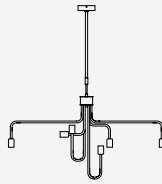

OCTO LUMINAIRES

Floor Lamp
1350-05-05 Matt Black
1350-05-10 Antique Brass
1350-05-18 Shiny Gold
1350-05-37 Matt Nickel
1350-05-66 Dappled Oil

Floor Lamp
1351-05-05 Matt Black
1351-05-10 Antique Brass
1351-05-18 Shiny Gold
1351-05-37 Matt Nickel
1351-05-66 Dappled Oil

Floor Lamp
1352-05-05 Matt Black
1352-05-10 Antique Brass
1352-05-18 Shiny Gold
1352-05-37 Matt Nickel
1352-05-66 Dappled Oil