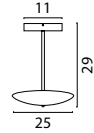

5190-37-37-25
Nickel Fixt. Nickel Shade, 8W 960Lm 2700-2200K, Triac-Dim.
On request: