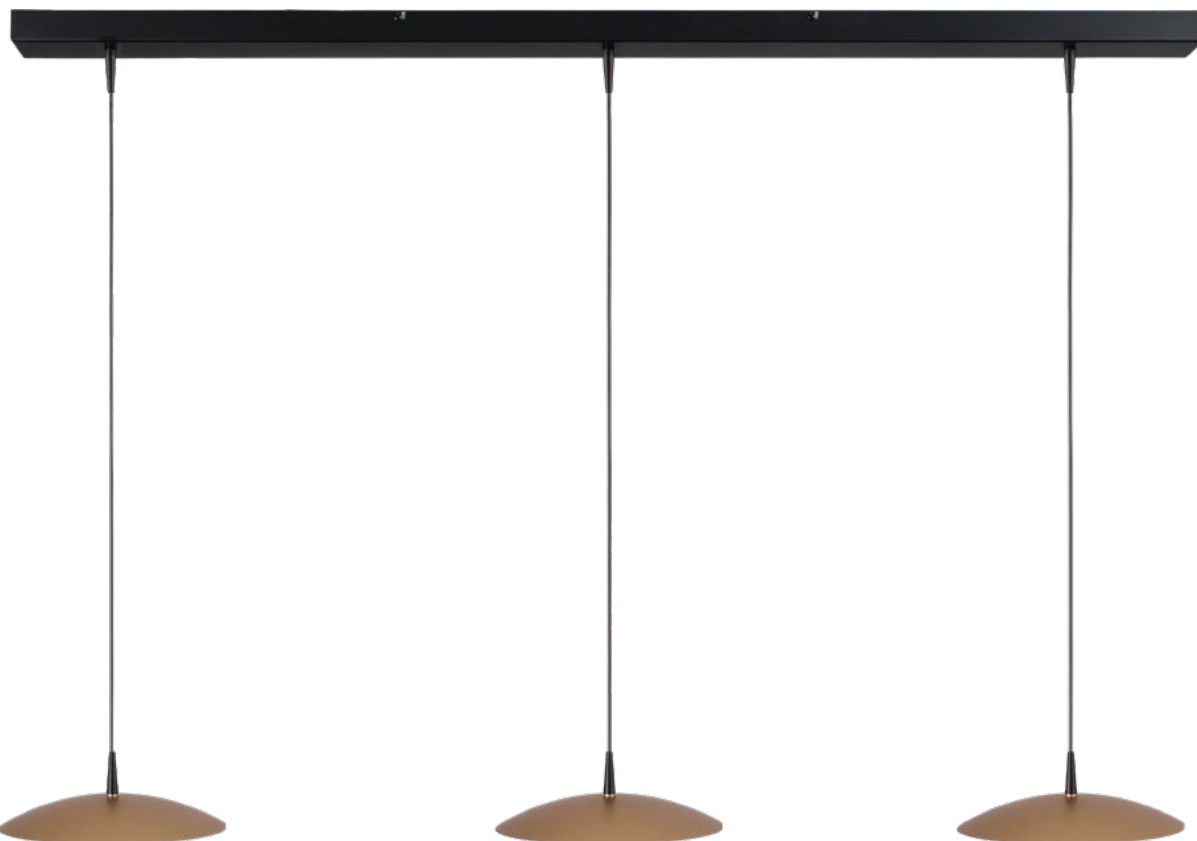

2191-05-02-130-3-25
Black Fixt. Gold Shade, Black cable, 3x 8W
3x 960Lm 2700-2200K,
Triac-Dim.

On request: