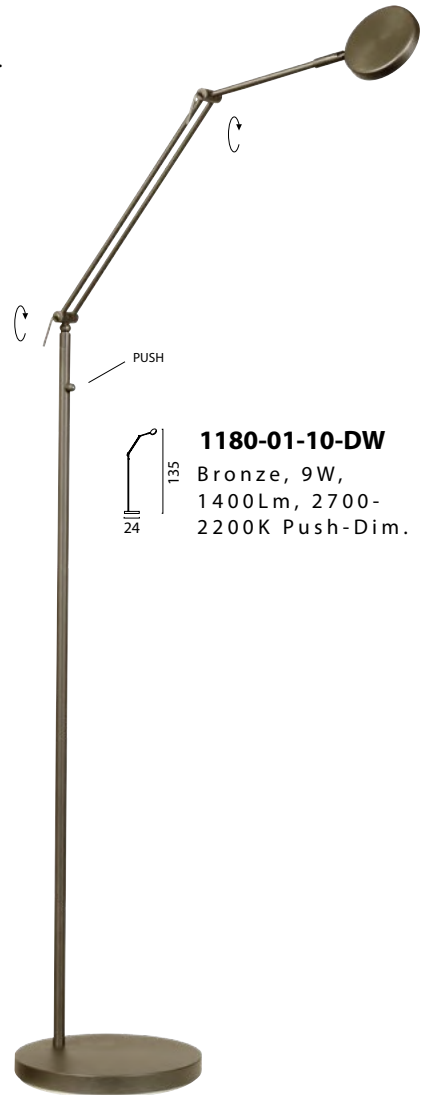

1182-37-10-DW
Matt Nickel, 9W,
1400Lm, 2700-
2200K Push-Dim.

1180-01-10-DW
Bronze, 9W,
1400Lm, 2700-
2200K Push-Dim.