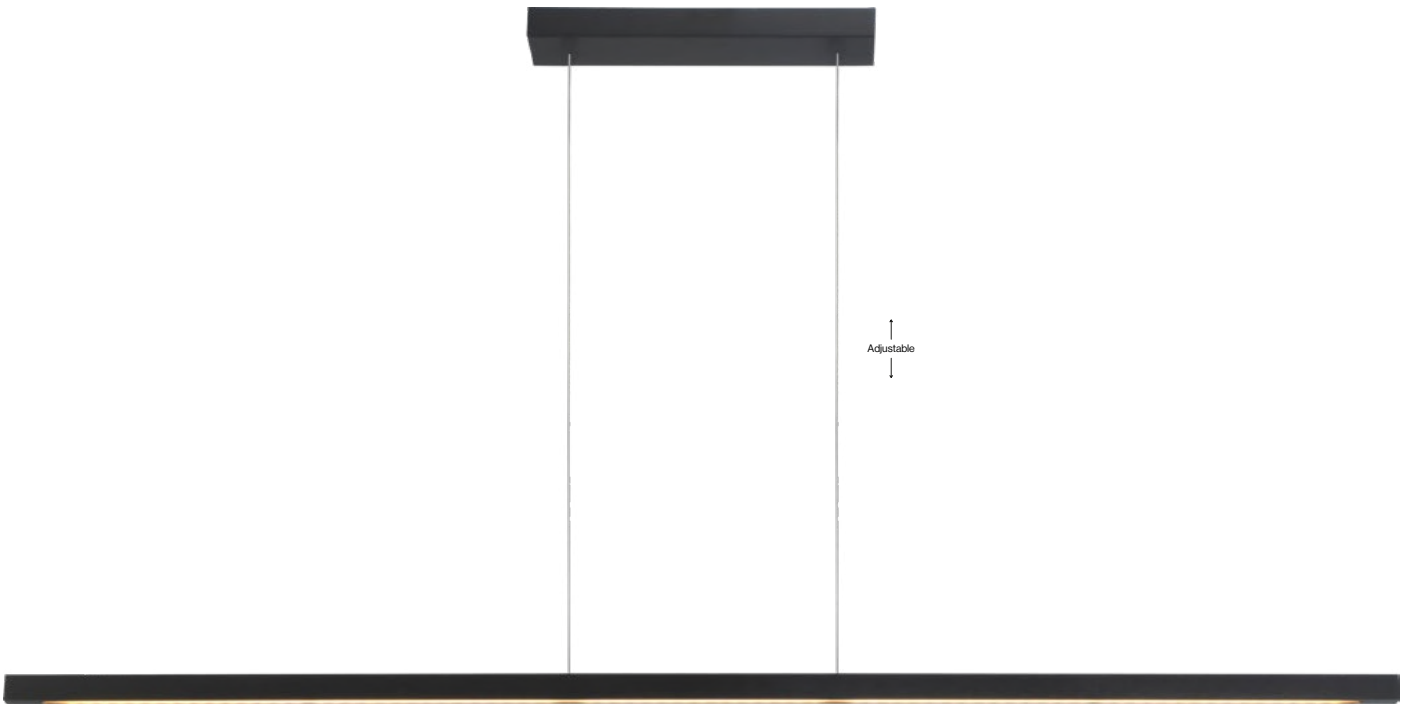

2976-02-PRD-TW

Gold Profile, Steelwire Control, 41,8W 5280Lm 3000-2200K Gesture Control.

417