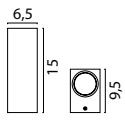

3086-05

Black Fixt. 2x GU10
max 18W Bulb excl.