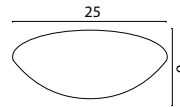

5021-06
Matt White Glass,
E27 max 18W
Bulb excl.
Built-In LED:
5021-06-DW
9W 1080Lm 2700-2200K
On request: