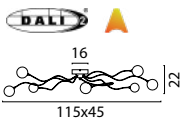

5916-05-176-DW

Black Fixt. 7x 2W
7x 170Lm 2700-
2200K, Triac-Dim.
On request: