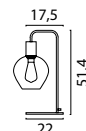

4472-05-02-3

Black fixt. Matt Gold Cover, On/Off Switch, E27 max 18W Bulb excl.