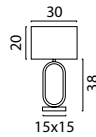

4280-05-6580-04-30

Black Fixt. On/Off
Switch, E27 max
18W Bulb excl.