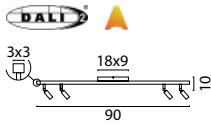

5812-05-02-90-4

Black Fixt. Gold Tube,
4x 4,4W 4x 450Lm
2700-2000K, Triac-Dim
On request: