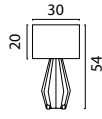

4131-05-18-05-30
Smoke Fumé Glass,
On/Off Switch, E27
max 18W Bulb excl.