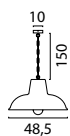

2047-25-06-K
Black Fixt. Rust/
White Shade, Chain
Susp. E27 max 18W
Bulb excl.