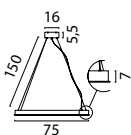

2950-08-75-DW-TR

Black Fixt. Goldleaf Oval Ring, Steel Wire, 53W 4095Lm 2700-2200K, Triac-Dim.

On request: