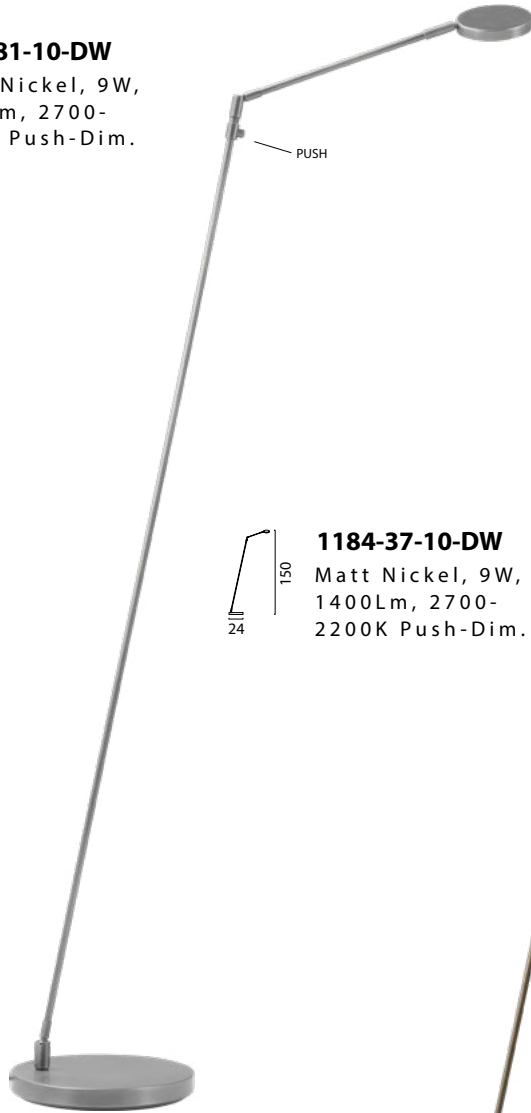

1182-81-10-DW
Black Nickel, 9W,
1400Lm, 2700-
2200K Push-Dim.

1182-37-10-DW
Matt Nickel, 9W,
1400Lm, 2700-
2200K Push-Dim.

1182-01-10-DW
Bronze, 9W,
1400Lm, 2700-
2200K Push-Dim.

1184-81-10-DW
Black Nickel, 9W,
1400Lm, 2700-
2200K Push-Dim.