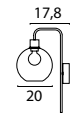

3640-05-02-20
Black Fixt. Black
Cover, E27 max 18W
Bulb excl.