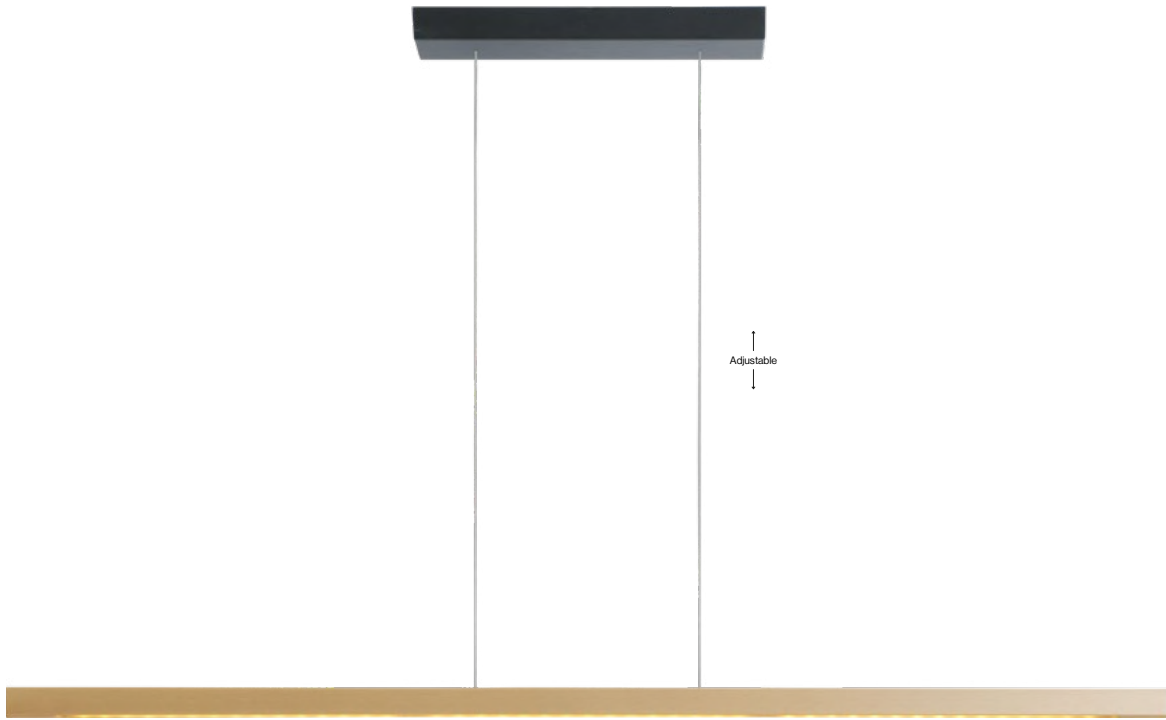

2976-02-PRD-TW

Gold Profile, Steelwire Control, 41,8W 5280Lm 3000-2200K Gesture Control.

417

2977-81-PRD-TW

Black Nickel Profile. Steelwire Control, 46.7W 6840Lm 3000-2200K Gesture Control.

Real 3 - Gesture Control