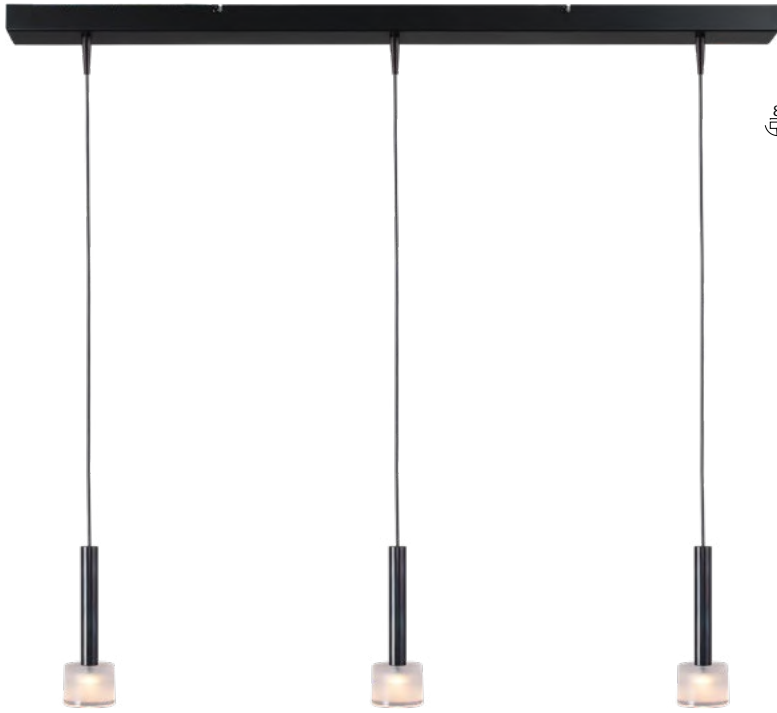

Black Fixt. Black Tube,
Black cable, 4,4W
450Lm 2700-2000K,
Triac-Dim.
On request:

2990-05-10

Black Fixt. Antique Brass
Tube, Black cable, 4,4W
450Lm 2700-2000K,
Triac-Dim.
On request:

2990-05-66

Black Fixt. Dappled Oil
Tube, Black cable, 4,4W
450Lm 2700-2000K,
Triac-Dim.
On request: