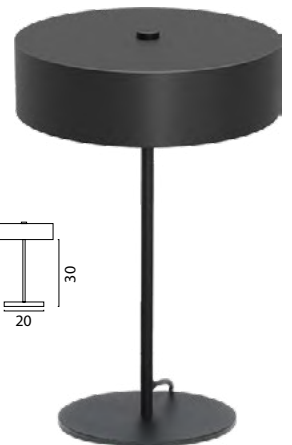

4875-05-3-6
Black Fixt. On/Off
Switch, E27 max
18W Bulb excl.

450