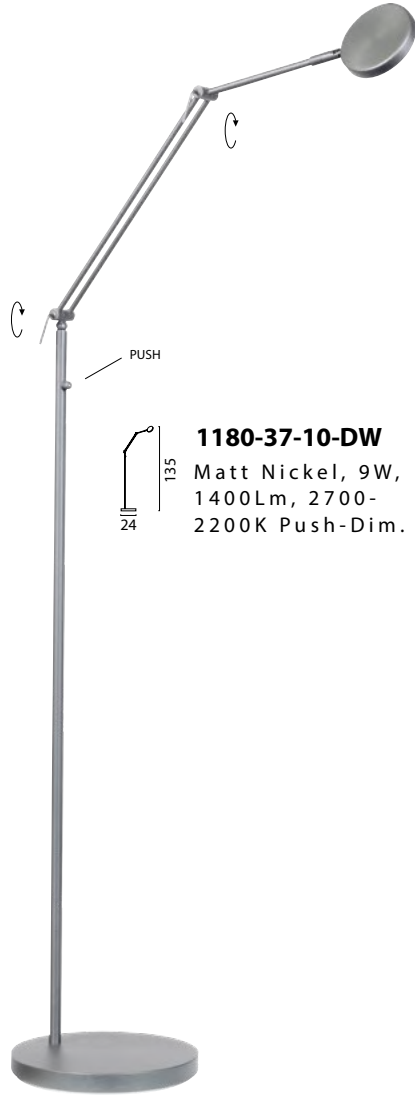

1180-81-10-DW
Black Nickel, 9W,
1400Lm, 2700-
2200K Push-Dim.

1182-81-10-DW
Black Nickel, 9W,
1400Lm, 2700-
2200K Push-Dim.