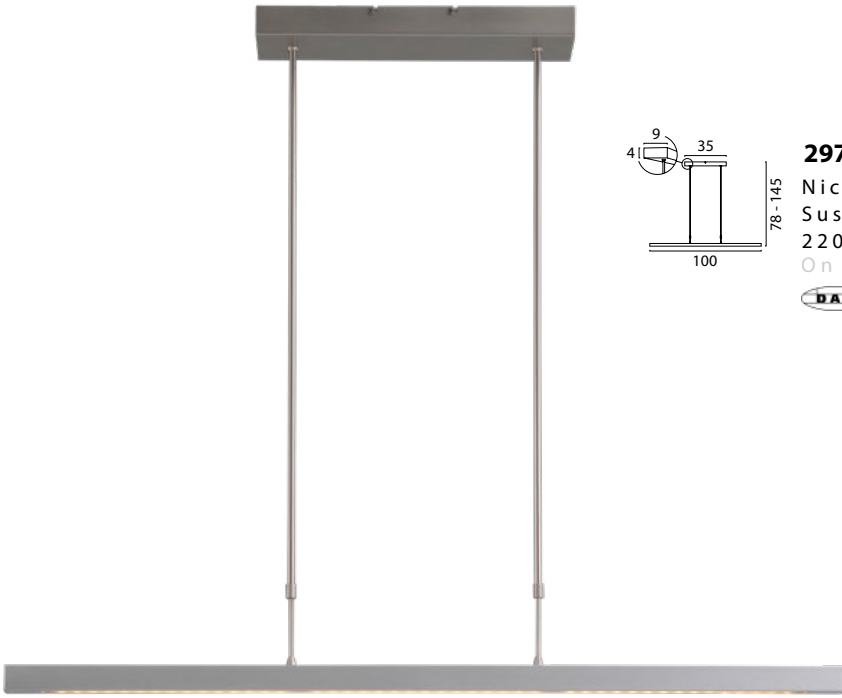

2975-37-S-P-DW

Nickel Fixt. Telescopic
Susp. 38W 4560Lm 2700-
2200K 1x Push-Dim.

On request:

413

2976-81-S-P-DW
Black Nickel Fixt. Tele-
scopic Susp. 44W 5280Lm
2700-2200K 1x Push-Dim.

On request:

Real 3