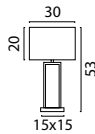

4285-01-6580-63-30

Bronze Fixt. On/Off
Switch, E27 max
18W Bulb excl.