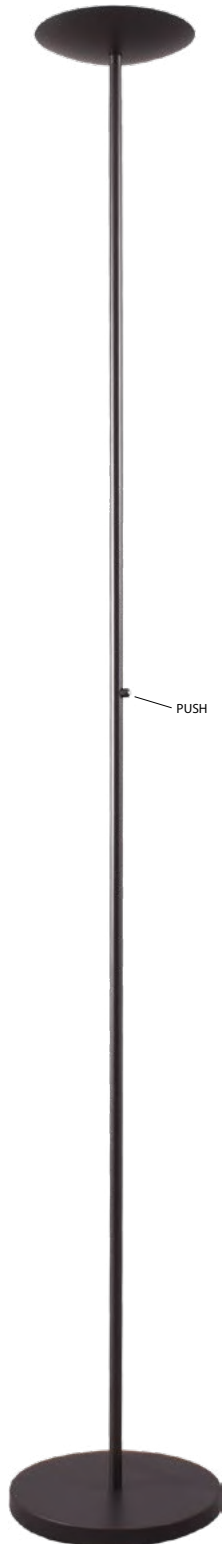

1191-81-81

Black Fixt. Black Shade, 12W 1440Lm 2700-2200K, Push-Dim.