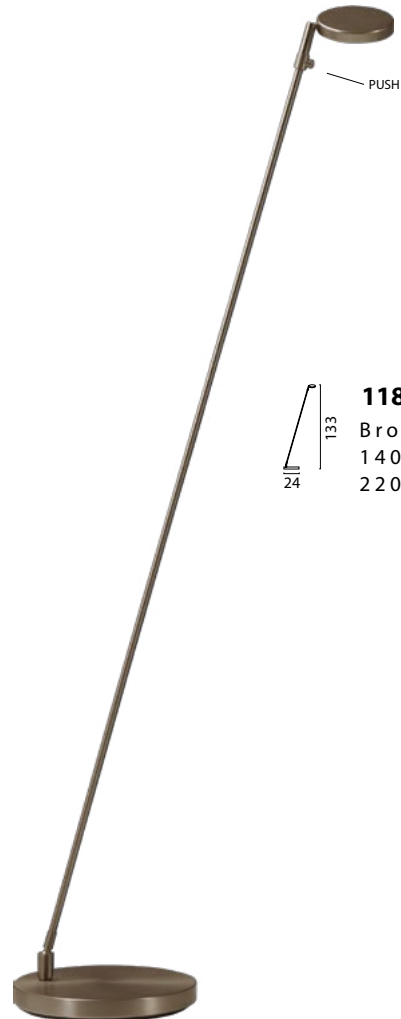

1182-01-10-DW
Bronze, 9W,
1400Lm, 2700-
2200K Push-Dim.