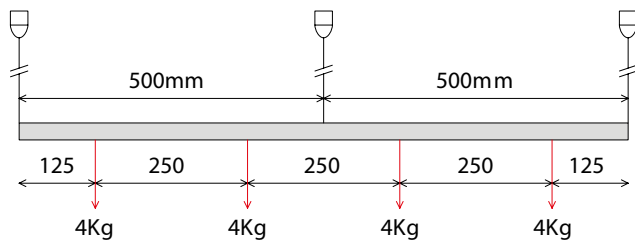

TECHNICAL INFORMATION

The single phase connection (230V, max. 16A) tracks can take 1 KG load every 250mm, with a maximum distance of 1000mm between the fixing points.

For a 4 KG load every 250mm, the maximum fixing distance has to be 500mm. See the figure below (sideview).