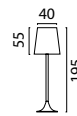

1177-05-6581-BL-55
Black Fixt. Flower Sha-
de, On/Off Switch, E27
max 18W Bulb excl.