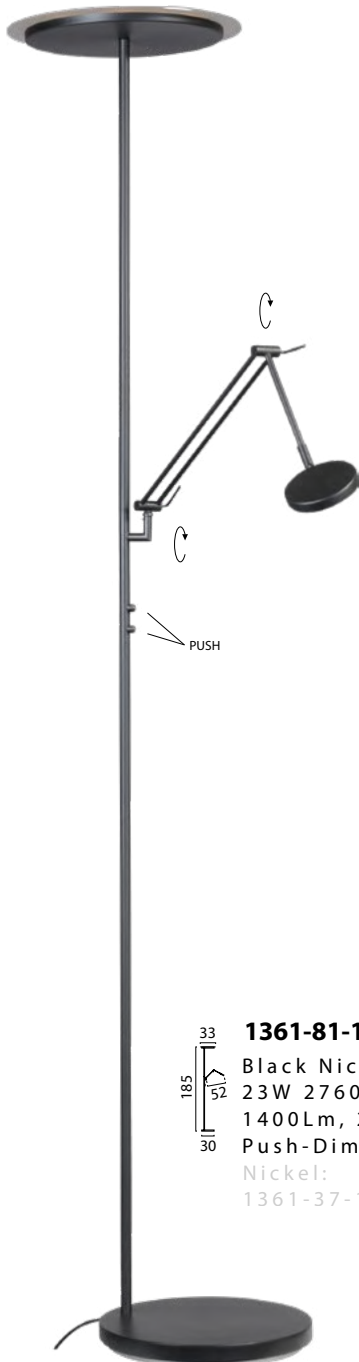

1361-81-10-DW

Black Nickel Fixt.
23W 2760Lm + 9W
1400Lm, 2700-2200K
Push-Dim.

Nickel:
1361-37-10-DW