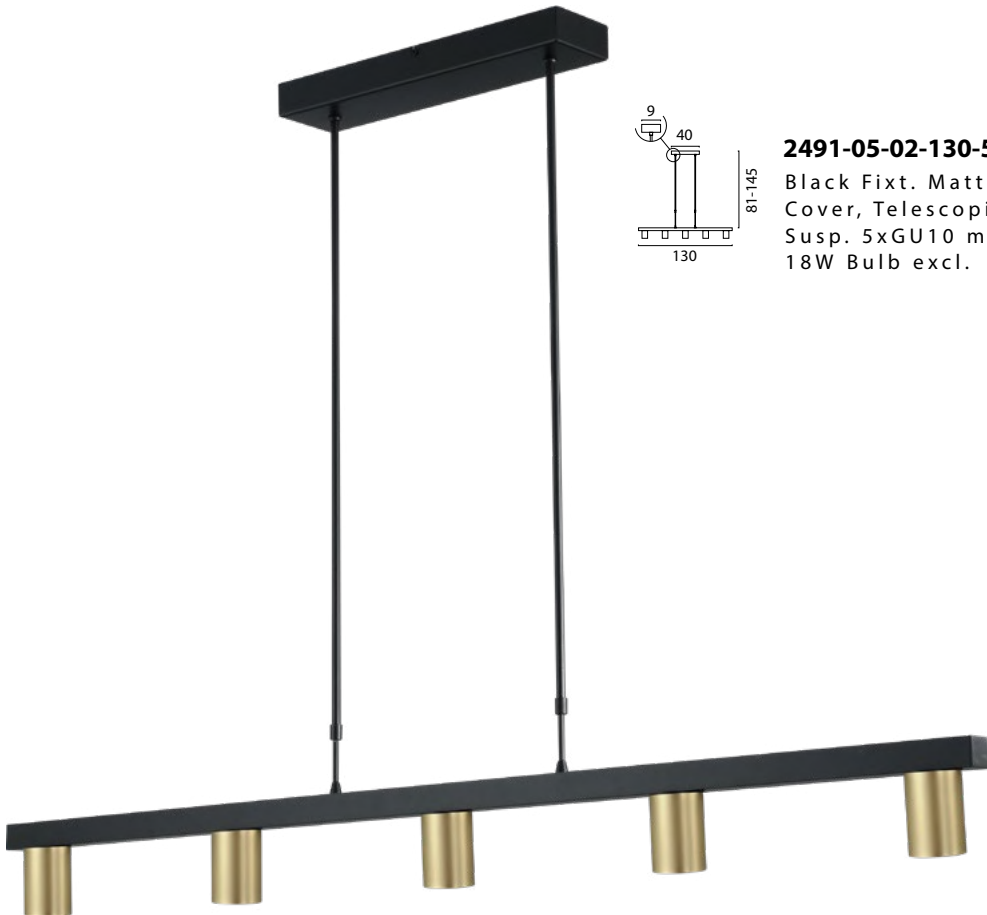

84

2491-05-02-130-5
 Black Fixt. Matt Gold
 Cover, Telescopic
 Susp. 5xGU10 max
 18W Bulb excl.

SL642736327-1

SL642762927

| RECOMMENDED LED LIGHT BULB

2491-05-37-160-6
Black Fixt. Nickel
Cover, Telescopic
Susp. 6x GU10 max
18W Bulb excl.