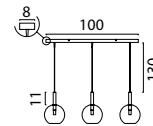

2861-02-00-100-3-1

Black Fixt. Gold
Tube, Black cable, 3x
4,4W 3x 450Lm 2700-
2000K, Triac-Dim.

On request: