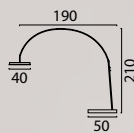

1790-05-05

Black Fixt. Black Ring,
58W 8600Lm 2700-
2200K, Push-Dim.