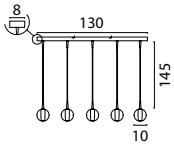

2121-37-173-130-5

Nickel fixt. Transparent cable, 5x 4,4W 5x 450Lm 2700-2000K, Triac-Dim.

Matt Black:
2121-05-173-130-5
On request: