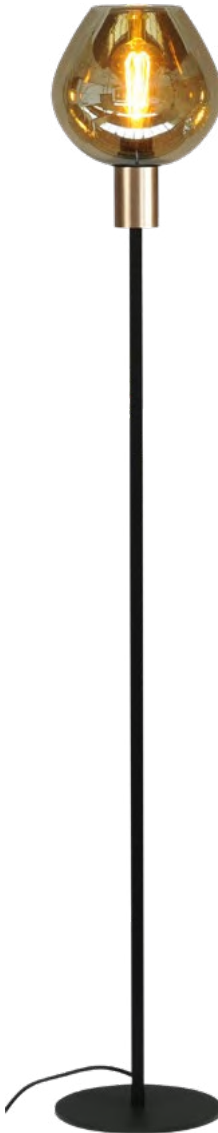

1472-05-02-130-3
Black fixt. Matt Gold Cover, On/Off Switch, E27 max 18W Bulb excl.