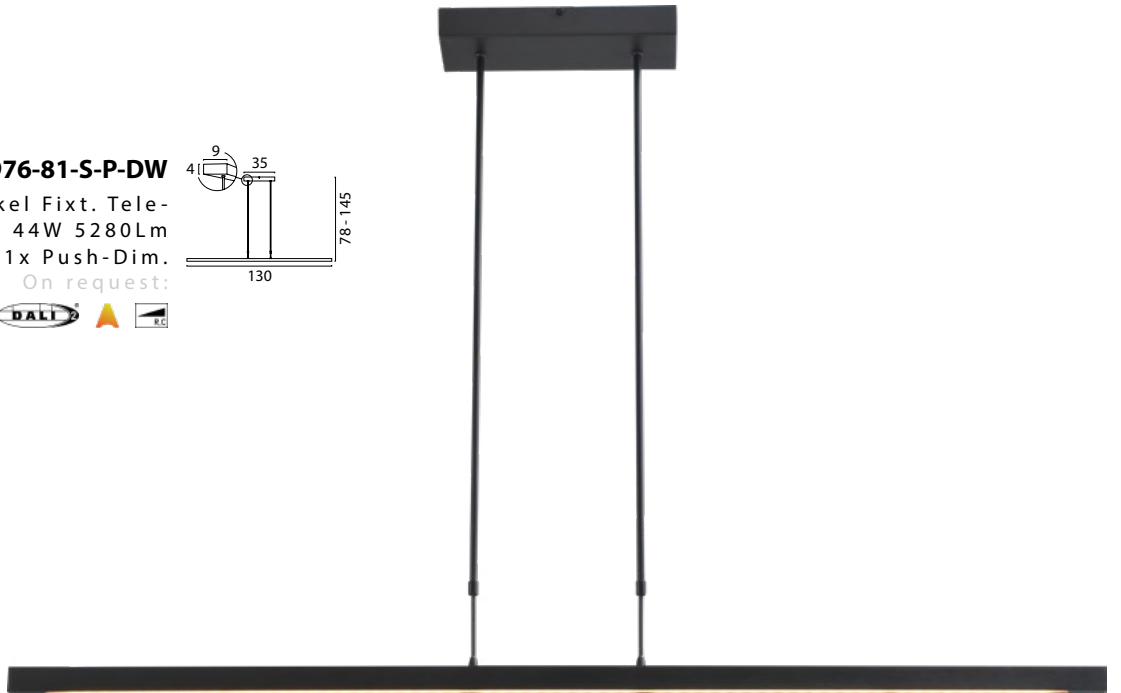

2975-37-S-P-DW

Nickel Fixt. Telescopic
Susp. 38W 4560Lm 2700-
2200K 1x Push-Dim.

On request:

413

2976-81-S-P-DW
Black Nickel Fixt. Tele-
scopic Susp. 44W 5280Lm
2700-2200K 1x Push-Dim.

On request: