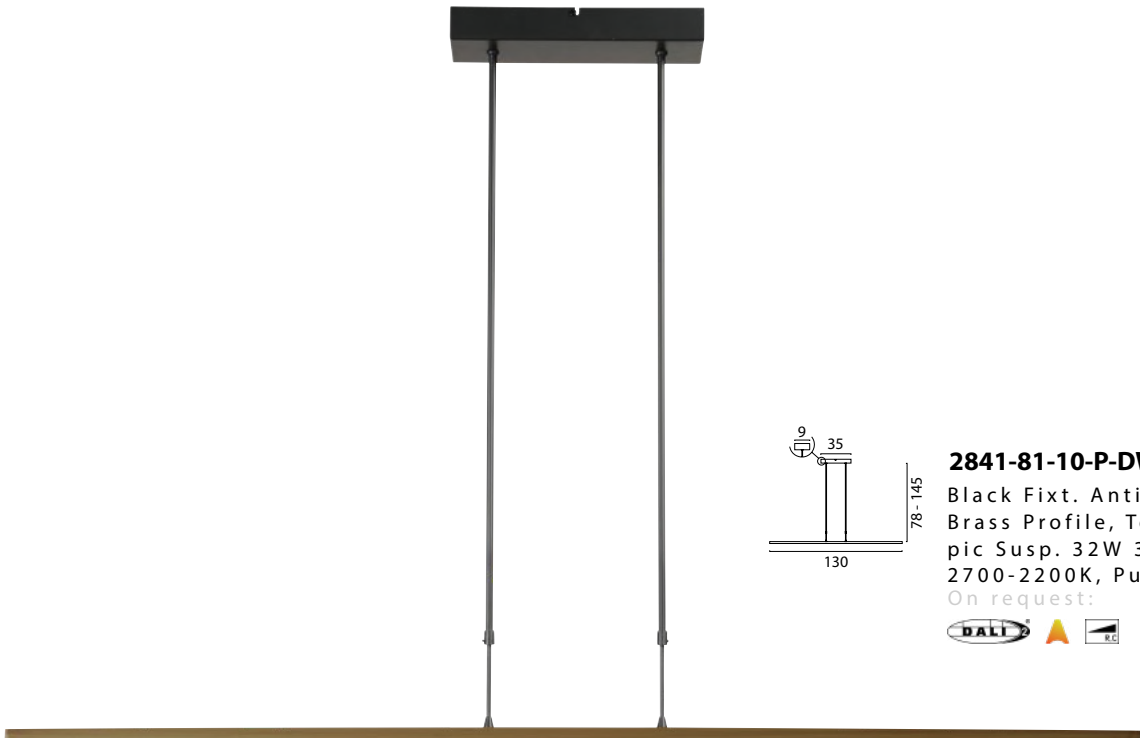

2840-81-25-P-DW
 Black Fixt. Rust Profile,
 Telescopic Susp. 26W,
 3120Lm 2700-2200K,
 Push-Dim.

On request:
  

251

2841-81-10-P-DW
 Black Fixt. Antique
 Brass Profile, Telesco-
 pic Susp. 32W 3840Lm
 2700-2200K, Push-Dim.