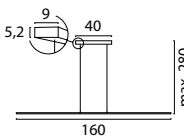

2977-81-PRD-TW

Black Nickel Profile. Steelwire Control, 46.7W 6840Lm 3000-2200K Gesture Control.

Real 3 - Gesture Control