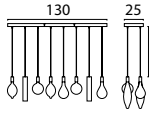

2237-66-130-25-8-RD2

Black Fixt. Dappled Oil
Cover, Dappled Oil Tube,
Fabric cable, 8x E27 max
18W Bulb excl.