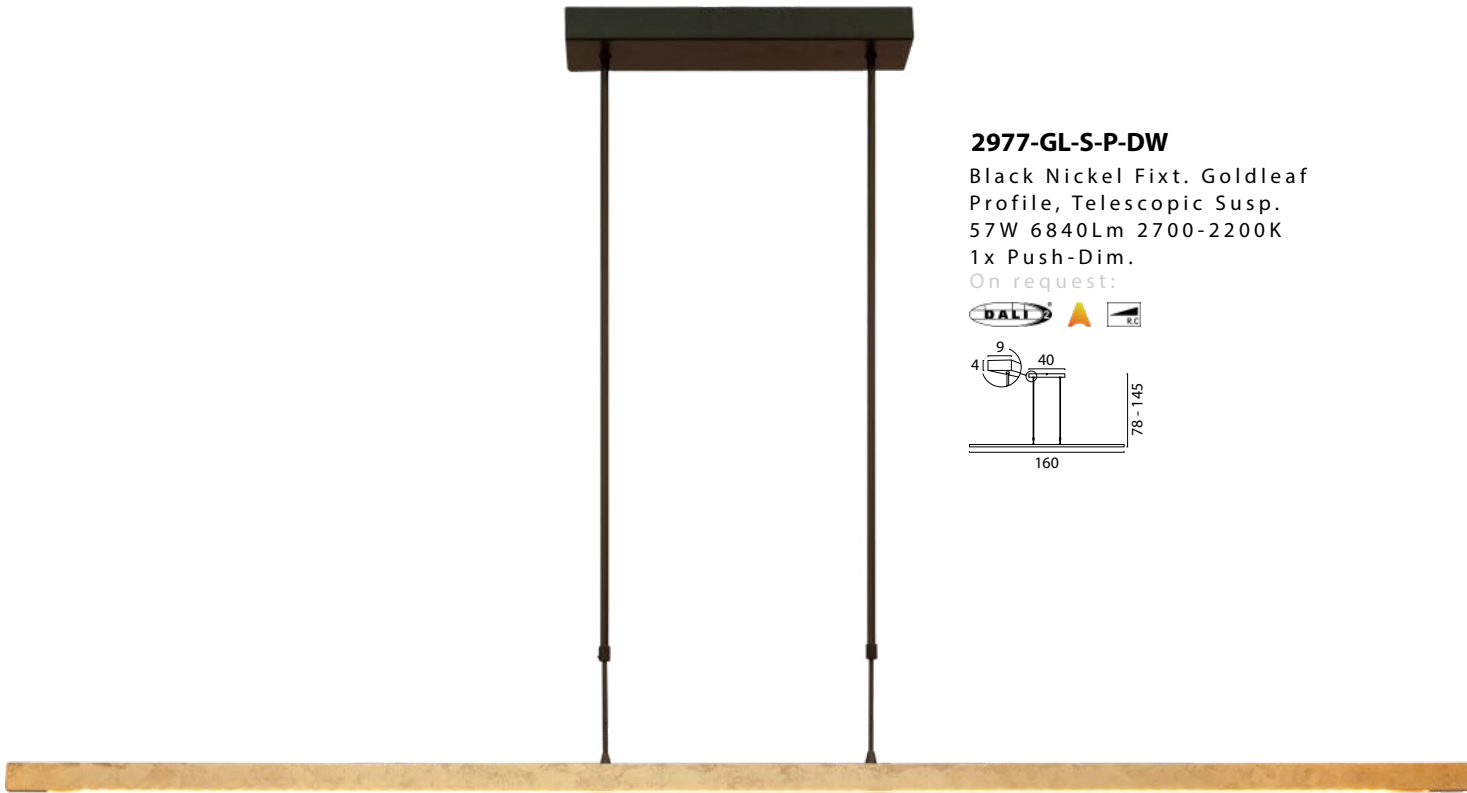

2977-GL-S-P-DW

Black Nickel Fixt. Goldleaf Profile, Telescopic Susp. 57W 6840Lm 2700-2200K 1x Push-Dim.

On request: