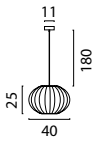

2720-05-40
Black, PVC cable,
E27 max 18W
Bulb excl.
On request: