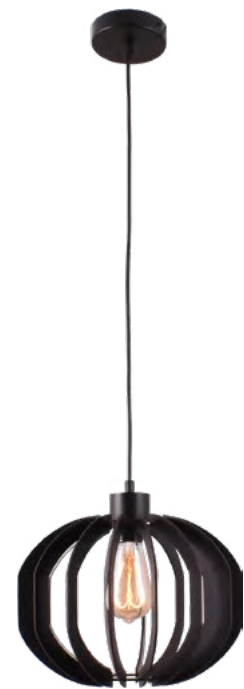

2670-05-30
Black Fixt. Black Cover, PVC cable, E27 max 18W Bulb excl.
On request:
☒ L-F TRACK p.536