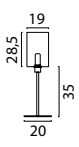

4230-05-02-19
Black Fixt. Gold Cover, On/Off Switch, E27 max 18W Bulb excl.