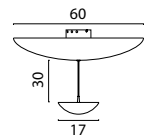

5200-08-60-DW

Black Fixt. Goldleaf Disk, Transparent cable, 8,2W 1290Lm
2700-2200K Triac-Dim.

Silverleaf:
5200-38-60-DW
On request:

Zyan