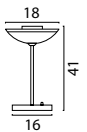

4480-37-06-DW

Nickel Fixt. 4,4W
450Lm 2700-2000K,
Push-Dim.

Matt Black:
4480-05-06-DW