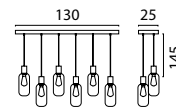

2471-05-05-130-25-65
Black fixt. Matt
Gold Cover, PVC
cable, 6x E27 max
18W Bulb excl.