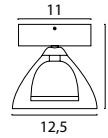

Matt Black:
1226-05-06-DW

1228-37-06-DW
Nickel Fixt. 3x 4,4W
3x 450Lm 2700-
2000K, Push-Dim.

Matt Black:
1228-05-06-DW

5226-37-06-35-3-DW

Nickel Fixt. 3x 4,4W
3x 450Lm 2700-
2000K, Triac-Dim.

Matt Black:
5226-05-06-35-3-DW