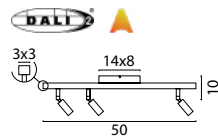

5812-05-10-50-3

Black Fixt. Antique Brass
Tube, 3x 4,4W 3x 450Lm
2700-2000K, Triac-Dim
On request: