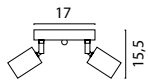

5492-05-02-17-2
Black Fixt. Gold
Cover, 2x GU10 max
18W Bulb excl.