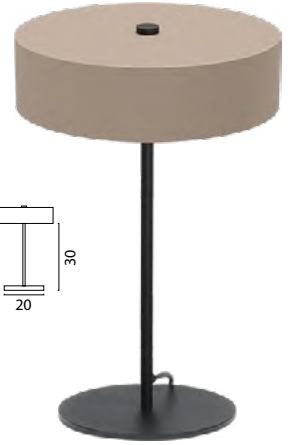

4875-05-3-2
Black Fixt. On/Off
Switch, E27 max
18W Bulb excl.