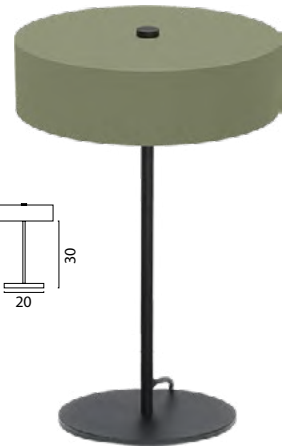

4875-05-3-3
Black Fixt. On/Off
Switch, E27 max
18W Bulb excl.