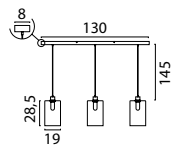

2231-05-02-130-3-19
Black Fixt. Gold Co-
ver, PVC cable, 3x E27
max 18W Bulb excl.