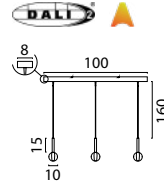

2921-05-02-130-5
Black Fixt. Gold Tube,
Black cable, 5x 4,4W 5x
450Lm 2700-2000K,
Triac-Dim.

On request: