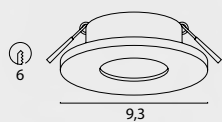

NO9012122

Black Fixt. max
18W, GU10 Bulb
excl.