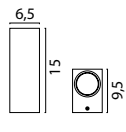

3086-06

White Fixt. 2x GU10
max 18W Bulb excl.