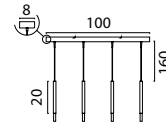

2591-10-100-4-DW
Black Fixt. Antique Brass Tube, Black cable, 4x 4,4W 4x 450Lm 2700-2000K, Triac-Dim.
On request:

232