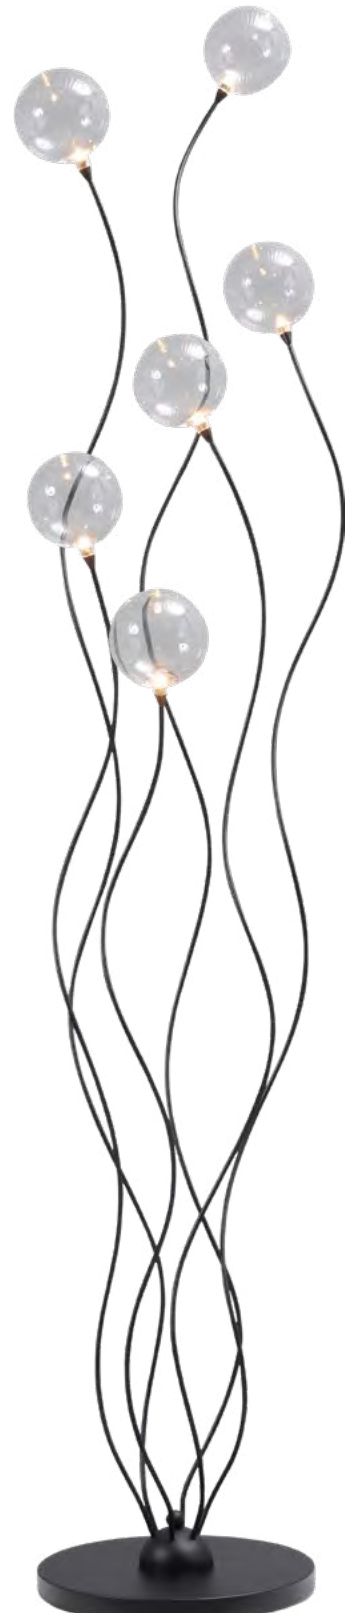

4916-05-176-DW
Black Fixt. 5x 2W
5x 170Lm 2700-
2200K, Push-Dim.

4915-05-176-DW
Black Fixt. 6x 3W
3x 170Lm 2700-
2200K, Push-Dim.