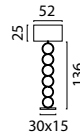

1295-01-6580-05-52
Bronze, On/Off Switch
E27 max 18W Bulb excl.