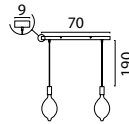

2237-18

Black Fixt. Gold Cover, Fabric cable, E27 max 18W Bulb excl.

On request:

2237-05-70-2

Black Fixt. Black Cover, Fabric cable, 2x E27 max 18W Bulb excl.

2237-66-100-3

Black Fixt. Dappled Oil Cover, Fabric cable, 3x E27 max 18W Bulb excl.