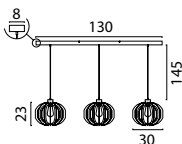

2671-02-130-3-30

Black Fixt. Gold Cover,
PVC cable, 3x E27 max
18W Bulb excl.

SLX023960205

SLX023980105

| RECOMMENDED LED LIGHT BULB