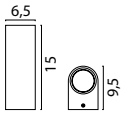

3085-05
Black Fixt. 2x GU10
max 18W Bulb excl.