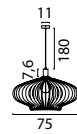

2880-05-05-75

Black Fixt. Black Shade, PVC cable, E27 max 18W Bulb excl.

On request: