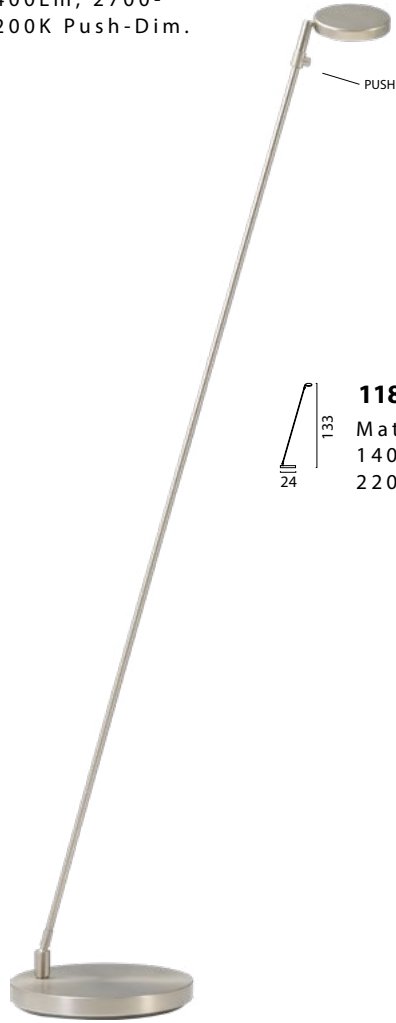

1188-01-10-DW
Bronze, 9W,
1400Lm, 2700-
2200K Push-Dim.

1180-81-10-DW
 Black Nickel, 9W,
 1400Lm, 2700-
 2200K Push-Dim.

1180-37-10-DW
 Matt Nickel, 9W,
 1400Lm, 2700-
 2200K Push-Dim.

1180-01-10-DW
 Bronze, 9W,
 1400Lm, 2700-
 2200K Push-Dim.

1182-81-10-DW
Black Nickel, 9W,
1400Lm, 2700-
2200K Push-Dim.

1182-37-10-DW
Matt Nickel, 9W,
1400Lm, 2700-
2200K Push-Dim.

1182-01-10-DW
Bronze, 9W,
1400Lm, 2700-
2200K Push-Dim.

1184-81-10-DW
Black Nickel, 9W,
1400Lm, 2700-
2200K Push-Dim.