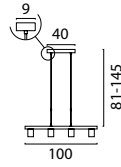

2491-05-05-100-4
Black Fixt. Black
Cover, Telescopic
Susp. 4x GU10 max
18W Bulb excl.

84