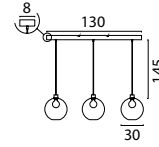

2641-05-130-3-02-30
Black Fixt. Black Cover, PVC cable, 3x E27 max 18W Bulb excl.