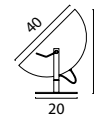

4199-30-08-B
Black Fixt. Gunmetal/
Goldleaf Shade, On/
Off Switch, E27 max
18W Bulb excl.