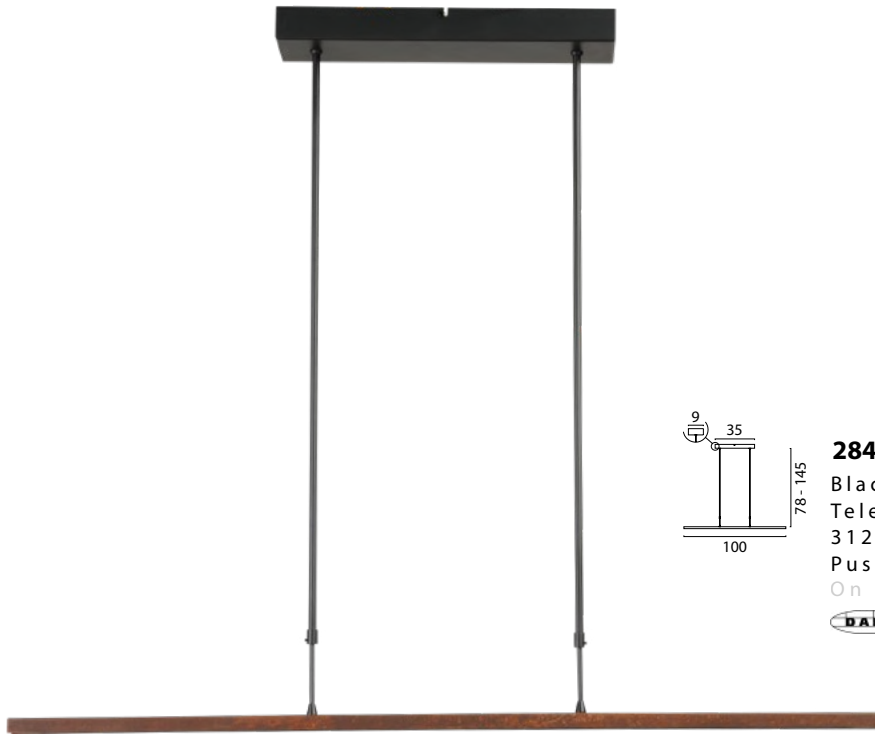

2840-81-25-P-DW
 Black Fixt. Rust Profile,
 Telescopic Susp. 26W,
 3120Lm 2700-2200K,
 Push-Dim.

On request:
  

251

2841-81-10-P-DW
 Black Fixt. Antique
 Brass Profile, Telesco-
 pic Susp. 32W 3840Lm
 2700-2200K, Push-Dim.