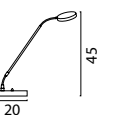

4188-37-10-DW
Matt Nickel, 9W,
1400Lm, 2700-
2200K Push-Dim.