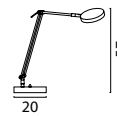

1184-37-10-DW
Matt Nickel, 9W,
1400Lm, 2700-
2200K Push-Dim.

1184-01-10-DW
Bronze, 9W,
1400Lm, 2700-
2200K Push-Dim.

4180-81-10-DW
Black Nickel, 9W,
1400Lm, 2700-
2200K Push-Dim.

4180-37-10-DW
Matt Nickel, 9W,
1400Lm, 2700-
2200K Push-Dim.