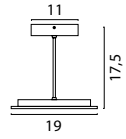

5360-37-16-DW

Nickel Fixt. 8W
960Lm 2700-2200K,
Triac-Dim.

Black Nickel:
5360-81-DW
On request:

1361-81-10-DW

Black Nickel Fixt.
23W 2760Lm + 9W
1400Lm, 2700-2200K
Push-Dim.

Nickel:
1361-37-10-DW