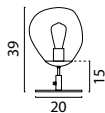

4760-05-02-61
Black Fixt. On/Off
Switch, E27 max
18W Bulb excl.