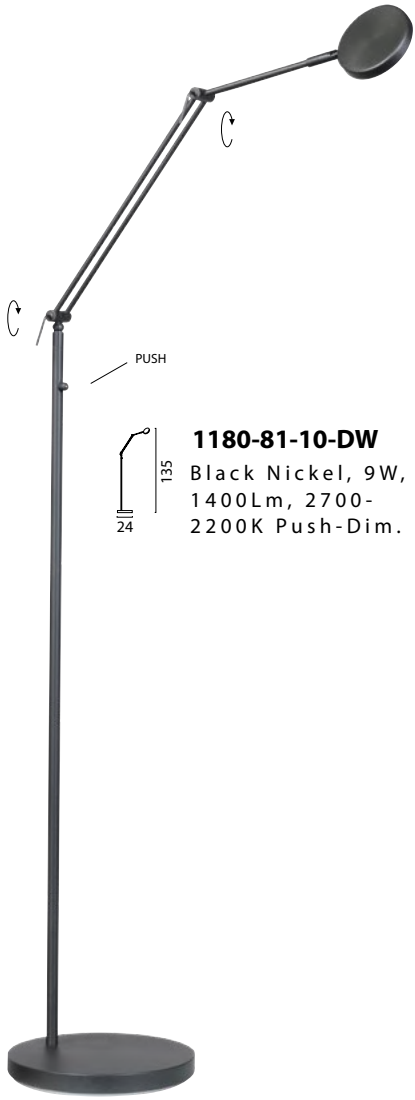

1180-81-10-DW
Black Nickel, 9W,
1400Lm, 2700-
2200K Push-Dim.