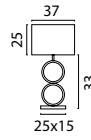

4295-05-6580-17-37
Black, On/Off Switch
E27 max 18W Bulb excl.