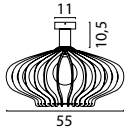

5880-05-15-55
Black Fixt. Black Shade, E27 max 18W Bulb excl.