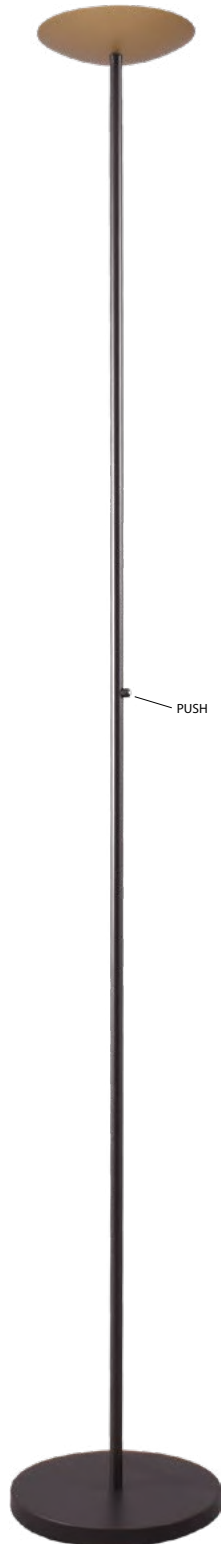

1191-81-02

Black Fixt. Gold Shade, 12W 1440Lm 2700-2200K, Push-Dim.