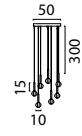

2922-05-02-50-7

Black Fixt. Gold Tube,
Black cable, 7x 4,4W
7x 450Lm 2700-2000K,
Triac-Dim.

On request: