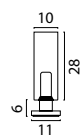

361

1232-05-05-130-19
Black Fixt. Black Cover, On/Off Switch, E27 max 18W Bulb excl.

4232-05-05-10
Black Fixt. Black Cover, On/Off Switch, E27 max 18W Bulb excl.