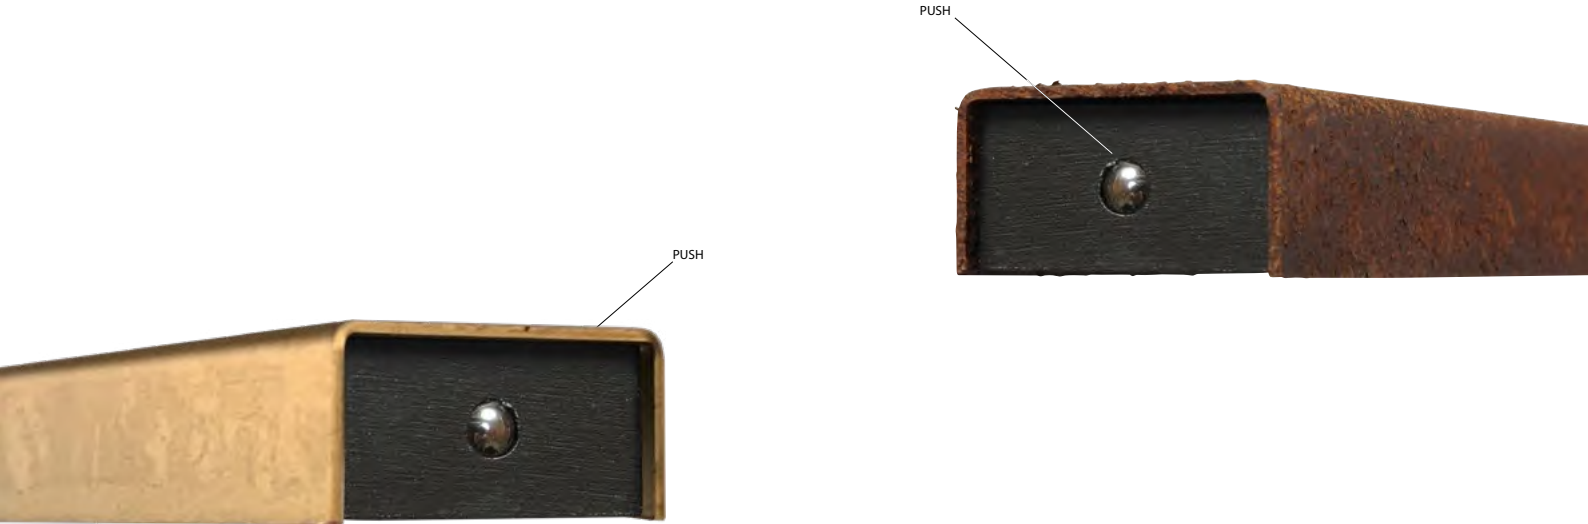

2842-81-25-P-DW
Black Fixt. Rust Profile,
Telescopic Susp. 45W
5400Lm 2700-2200K,
Push-Dim.
On request: