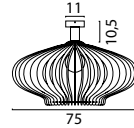

5880-05-05-75
Black Fixt. Black Shade, E27 max 18W Bulb excl.