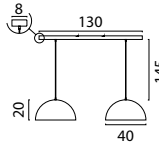

2198-30-08-S-100-2
Black Fixt. Gunmetal/
Goldleaf Shade, PVC
cable, 2x E27 max 18W
Bulb excl.