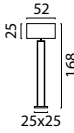

1285-01-6580-25-52

Bronze Fixt. On/Off
Switch, E27 max
18W Bulb excl.