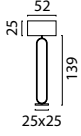

1280-05-6580-25-52

Black Fixt. On/Off
Switch, E27 max
18W Bulb excl.