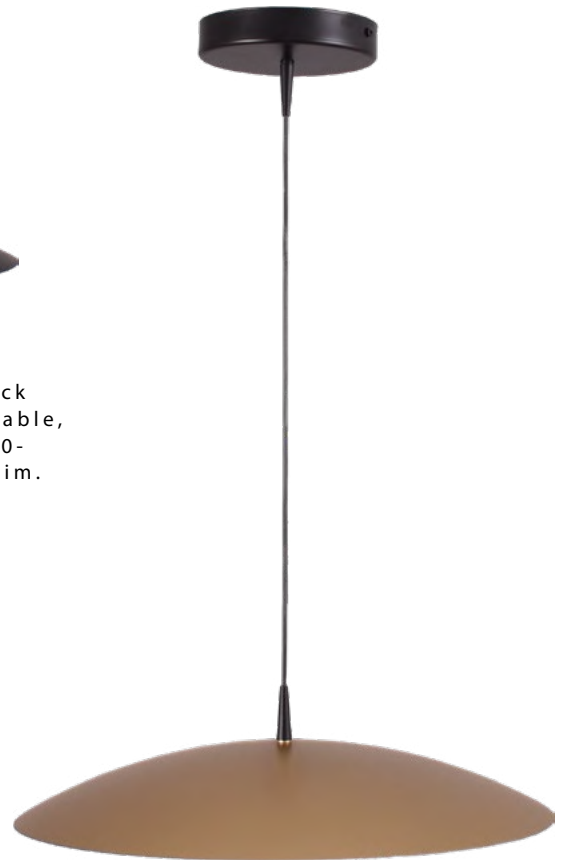

2190-05-81-20
Black Fixt. Black
Shade, Black cable,
8W 960Lm 2700-
2200K, Triac-Dim.
On request: