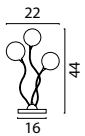

4695-01-176-DW
Bronze Fixt. 3x 2W
3x 170Lm 2200-
2700K, Push-Dim.