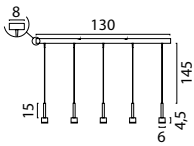

2991-05-02-130-5

Black Fixt. Gold Tube, Black cable, 5x 4,4W 5x 450Lm 2700-2000K, Triac-Dim.

On request: