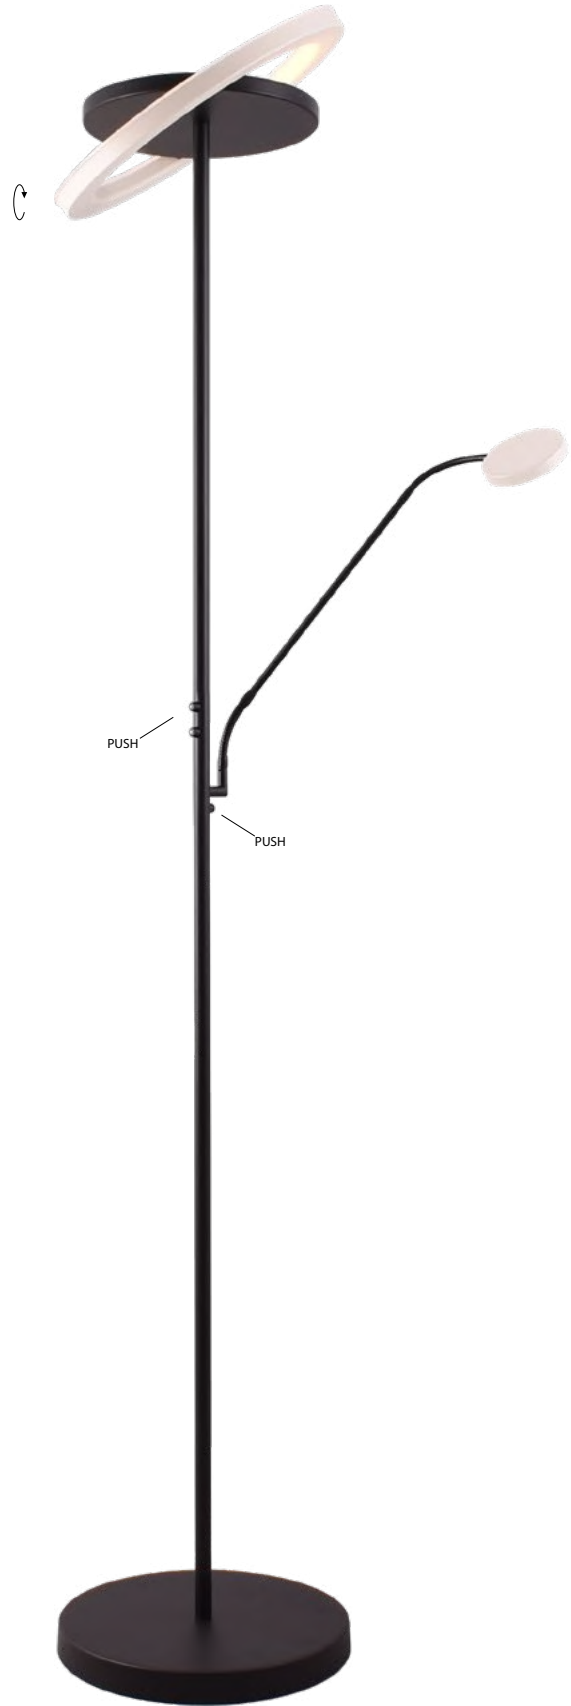

1796-05-1013-1013

Black Fixt. Pearl White
Ring, 78W 8600Lm +
10W 930Lm, 2700-
2200K, Push-Dim.

218