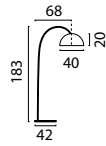

1205-40-30-08
Black Fixt. Gunmetal/
Goldleaf Shade, On/
Off Switch, E27 max
18W Bulb excl.