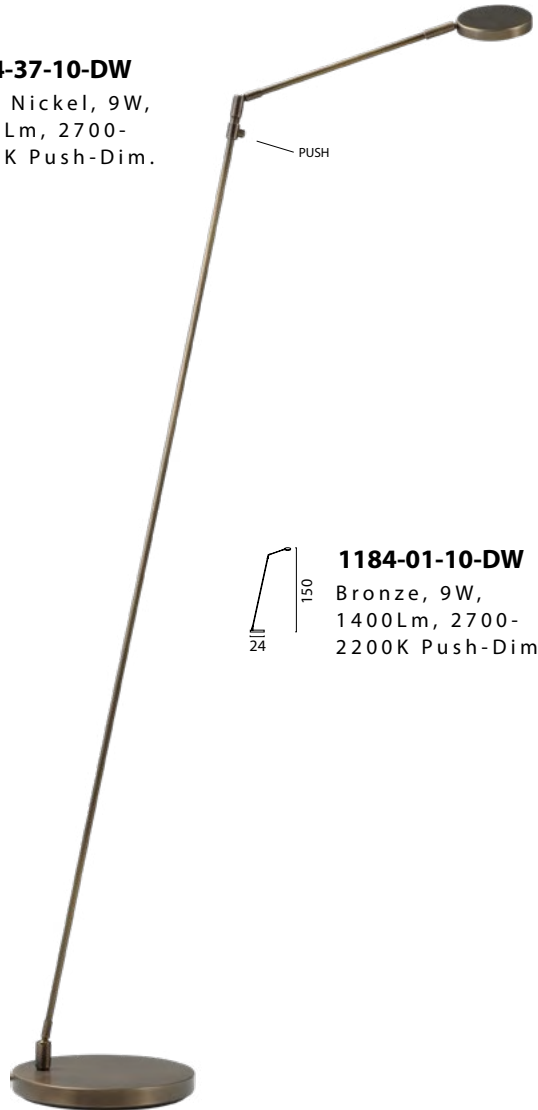

1182-81-10-DW
Black Nickel, 9W,
1400Lm, 2700-
2200K Push-Dim.

1182-37-10-DW
Matt Nickel, 9W,
1400Lm, 2700-
2200K Push-Dim.

1182-01-10-DW
Bronze, 9W,
1400Lm, 2700-
2200K Push-Dim.

1184-81-10-DW
Black Nickel, 9W,
1400Lm, 2700-
2200K Push-Dim.

1184-37-10-DW
Matt Nickel, 9W,
1400Lm, 2700-
2200K Push-Dim.

1184-01-10-DW
Bronze, 9W,
1400Lm, 2700-
2200K Push-Dim.

4180-81-10-DW
Black Nickel, 9W,
1400Lm, 2700-
2200K Push-Dim.

4180-37-10-DW
Matt Nickel, 9W,
1400Lm, 2700-
2200K Push-Dim.