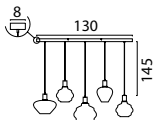

2711-05-02-130-4-10
Black Fixt. Gold Cover,
PVC cable, 5x E27 max
18W Bulb excl.

SLX023960205 |

SL642736327-1 |

RECOMMENDED LED LIGHT BULB