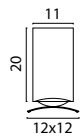

4016-37-06
Nickel Fixt. E27
max 18W Bulb excl.
Matt Black:
4016-05-06