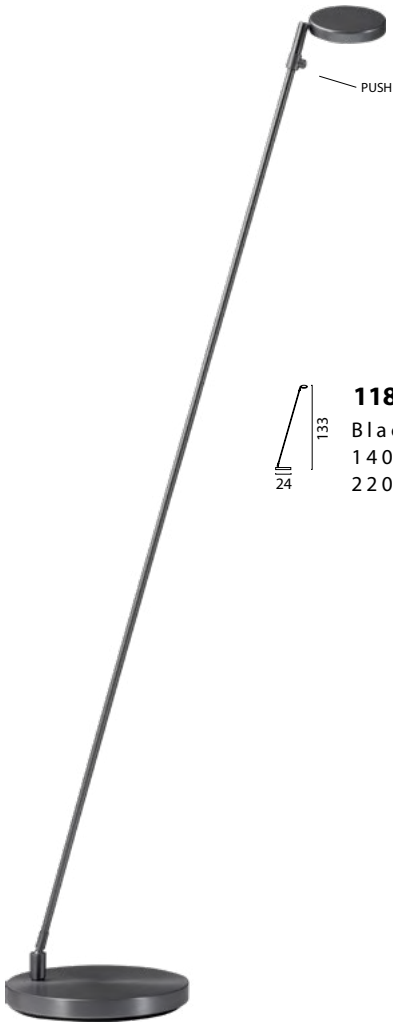

1188-01-10-DW
Bronze, 9W,
1400Lm, 2700-
2200K Push-Dim.

1180-81-10-DW
 Black Nickel, 9W,
 1400Lm, 2700-
 2200K Push-Dim.

1180-37-10-DW
 Matt Nickel, 9W,
 1400Lm, 2700-
 2200K Push-Dim.

1180-01-10-DW
 Bronze, 9W,
 1400Lm, 2700-
 2200K Push-Dim.