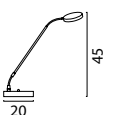

4188-81-10-DW
Black Nickel, 9W,
1400Lm, 2700-
2200K Push-Dim.