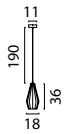

2130-05-05-18
Black Fixt. PVC cable, E27 max 18W
Bulb excl.