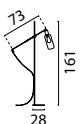

1471-05-05-5
Black fixt. Black Cover, On/Off Switch, E27 max 18W Bulb excl.