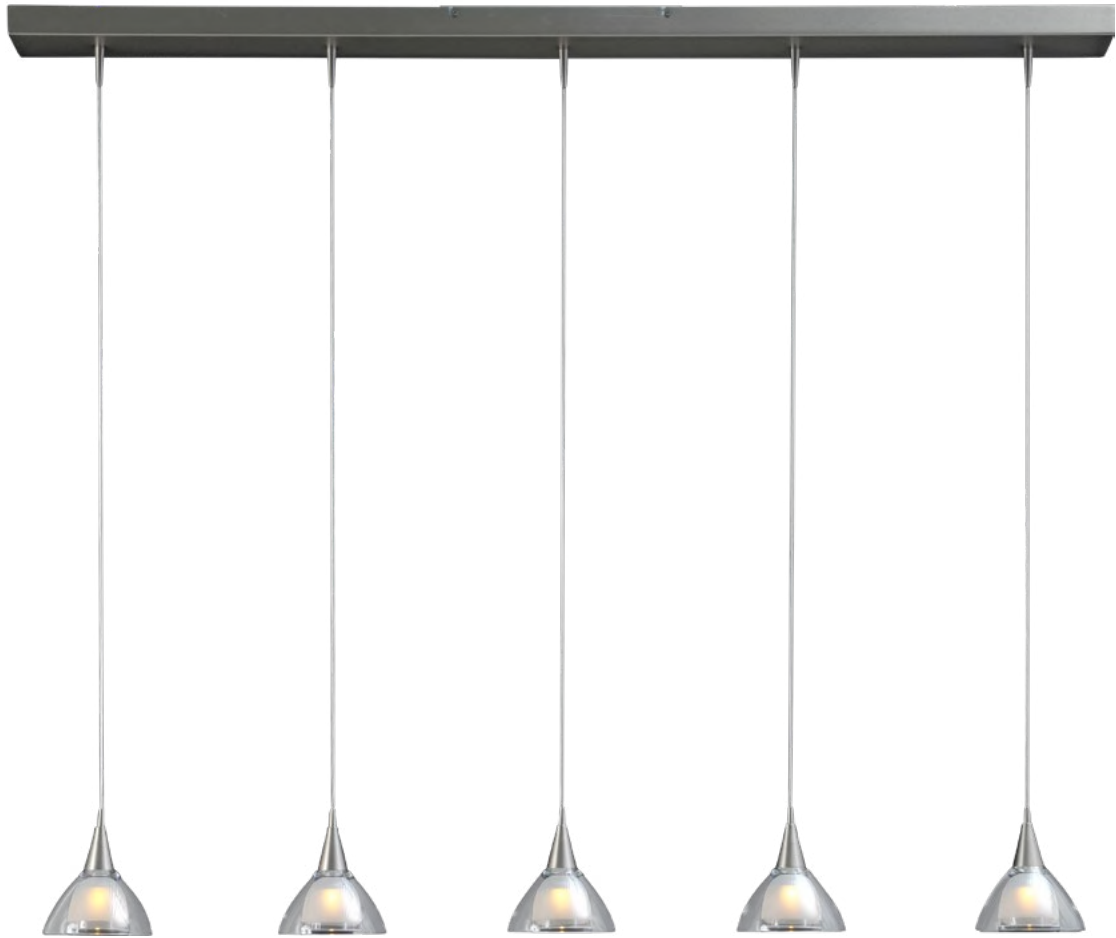

124

2225-37-06-130-5-DW

Nickel fixt. Transparent
cable, 5x 4,4W 5x 450Lm
2700-2000K, Triac-Dim.

Matt Black:

2225-05-06-130-5-DW

On request: