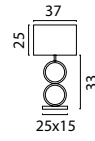

4295-01-6580-04-37
Bronze, On/Off Switch
E27 max 18W Bulb excl.