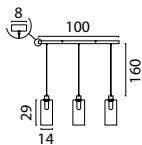

2231-05-05-100-3-14
Black Fixt. Black Cover,
PVC cable, 3x E27 max
18W Bulb excl.

SLX023922305 |

SLX023920005 |

SL642736327-1 |

RECOMMENDED LED LIGHT BULB