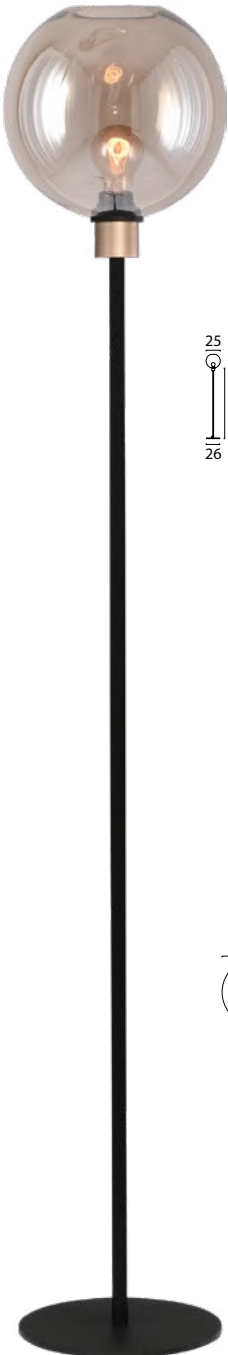

1642-02-130-02-25
Black Fixt. Gold Cover,
On/Off Switch, E27
max 18W Bulb excl.