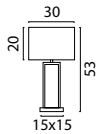

4285-05-6240-04-30

Black Fixt. On/Off
Switch, E27 max
18W Bulb excl.