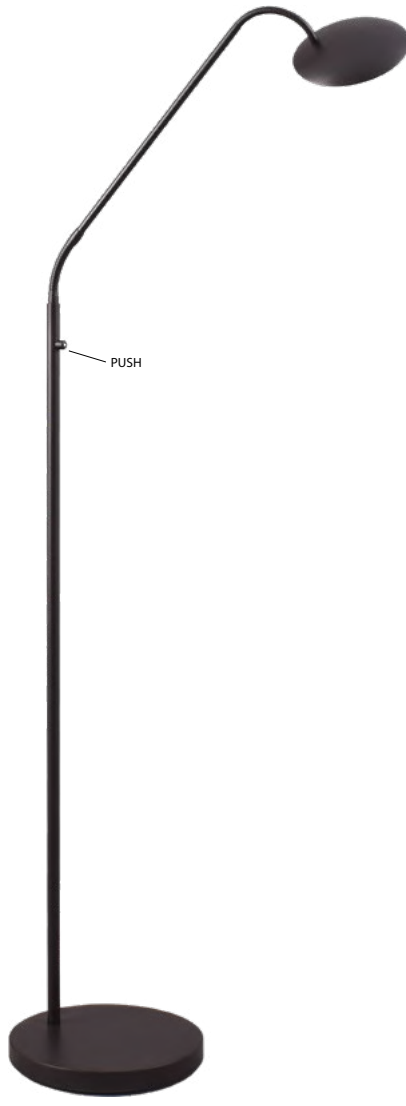

436

5190-05-02-45
 Black Fixt. Gold Shade, 12W 1440Lm 2700-2200K, Triac-Dim.
 On request:

5190-37-37-25
 Nickel Fixt. Nickel Shade, 8W 960Lm 2700-2200K, Triac-Dim.
 On request:

1190-81-02
 Black Fixt. Gold Shade, 9W 1400Lm 2700-2200K, Push-Dim.