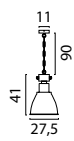

2007-30-06-EH-K
Black Fixt. Gunmetal/
White Shade, Chain
Susp. E27 max 18W
Bulb excl.