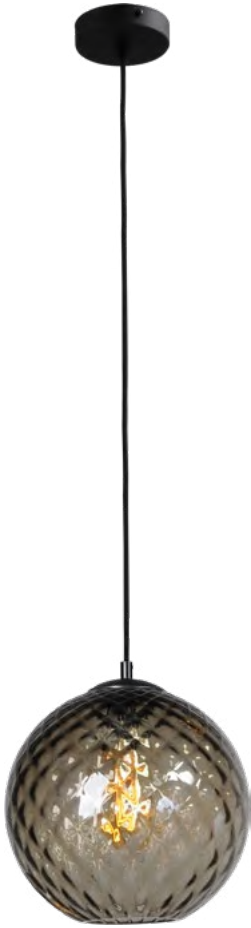

2340-05-05-30
Black, PVC cable,
E27 max 18W
Bulb excl.

On request: