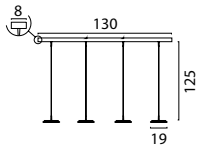

2362-37-130-4-DW
Nickel Fixt. Trans-
parent cable, 4x 8W
4x 960Lm 2700-
2200K, Triac-Dim.
Black Nickel:
2362-81-130-4-DW
On request:

328