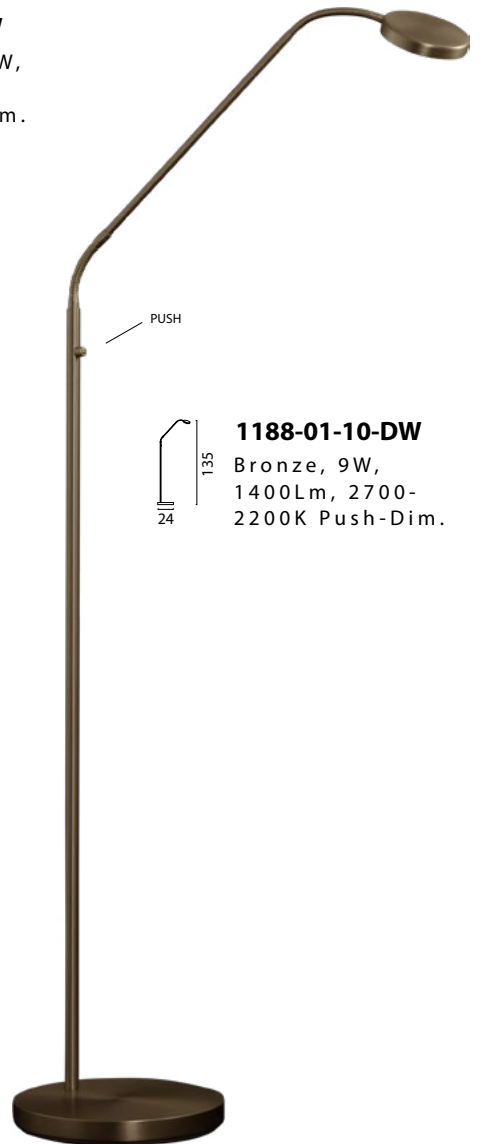

1188-81-02-10-DW

Black Nickel Fixt. Gold
Shade Cover, 9W, 1400Lm,
2700-2200K Push-Dim.

1188-81-10-DW
Black Nickel, 9W,
1400Lm, 2700-
2200K Push-Dim.

1188-37-10-DW
Matt Nickel, 9W,
1400Lm, 2700-
2200K Push-Dim.