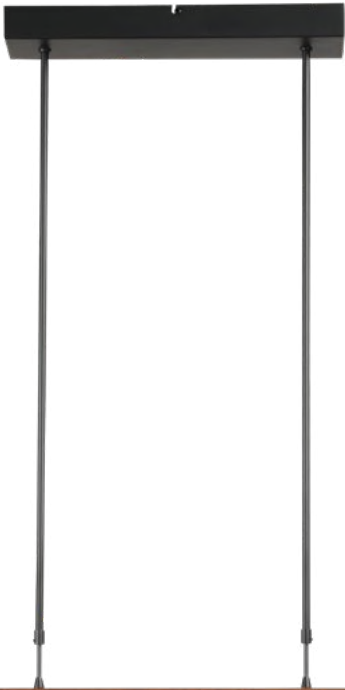

2842-81-25-P-DW
Black Fixt. Rust Profile,
Telescopic Susp. 45W
5400Lm 2700-2200K,
Push-Dim.
On request: