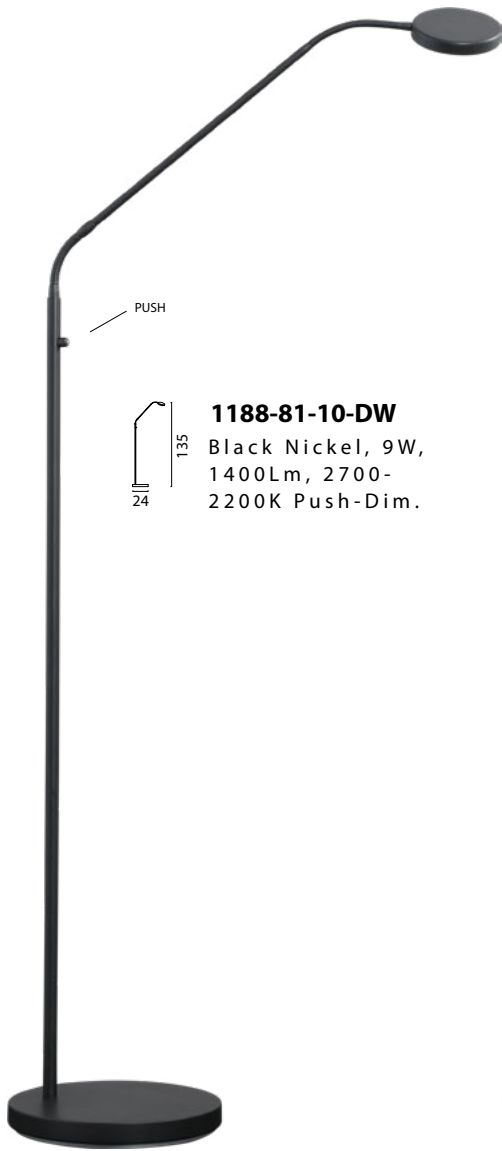

1188-81-10-DW
Black Nickel, 9W,
1400Lm, 2700-
2200K Push-Dim.