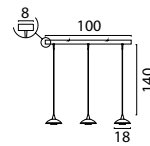

2481-05-06-100-3-DW

Black Fixt. Black Cable,
3x 4,4W 3x 450Lm 2700-
2000K, Triac-Dim.

Nickel:
2481-37-06-100-3-DW
On request: