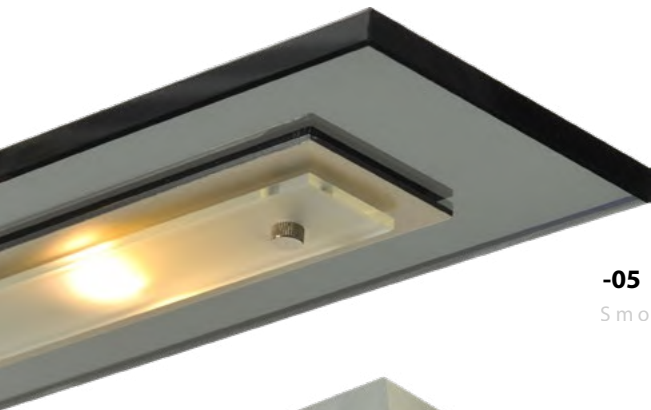

-05

Smoke Glass