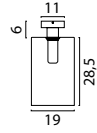

5230-05-05-19
Black Fixt. Black Cover,
PVC cable, 6x E27 max
18W Bulb excl.