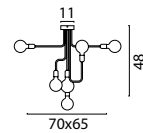

5351-05-66
Black Fixt. Dappled Oil
Cover, 6x E27 max 18W
Bulb excl.