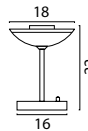

4482-37-06-DW

Nickel Fixt. 4,4W
450Lm 2700-2000K,
Push-Dim.

Matt Black:
4482-05-06-DW