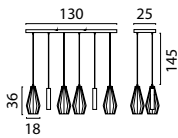

2131-051302560518RB2

Black Fixt. PVC cable,
4x E27 + 2x GU10 max
18W Bulb excl.