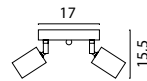

5492-05-05-17-2
Black Fixt. Black
Cover, 2x GU10 max
18W Bulb excl.