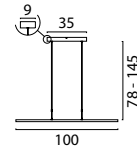

2840-81-25-P-DW
Black Fixt. Rust Profile,
Telescopic Susp. 26W,
3120Lm 2700-2200K,
Push-Dim.

On request:

251