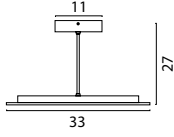

5360-81-28-DW

Black Nickel Fixt.
23W 2760Lm 2700-
2200K, Triac-Dim.

Nickel:
5360-37-28-DW
On request: