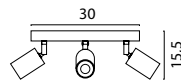

5492-05-05-30-3
Black Fixt. Black
Cover, 3x GU10 max
18W Bulb excl.