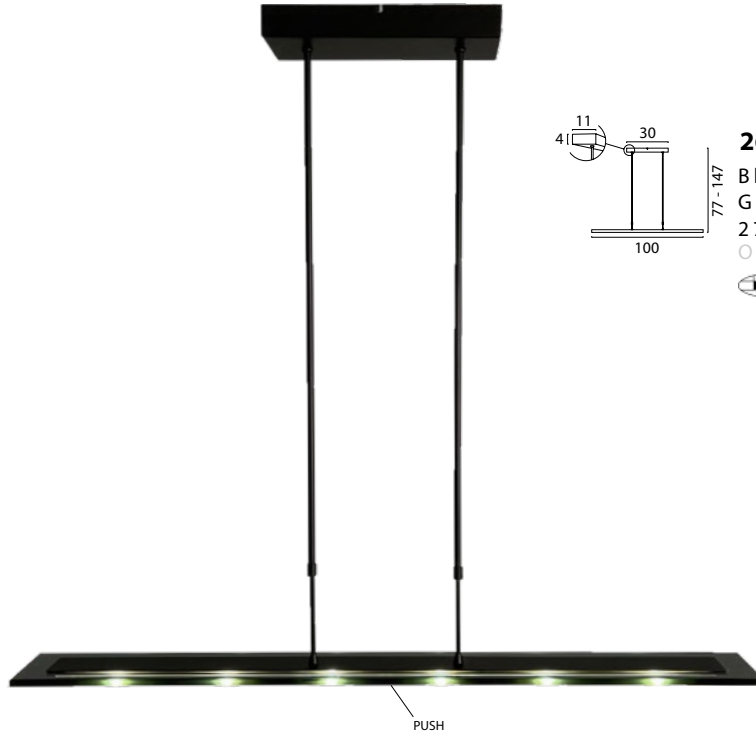

2630-05-05-DW
Black Fixt. Smoke
Glass, 26W 3120Lm
2700-2000K, Push-Dim
On request:

523