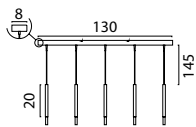

2591-10-130-5-DW
Black Fixt. Antique Brass Tube, Black cable, 5x 4,4W 5x 450Lm 2700-2000K, Triac-Dim.
On request: