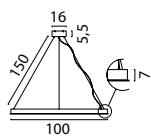

214

2795-10-100-DW-TR

Black Fixt. Antique Brass
Ring, Steel Wire, 84W
10800Lm 2700-2200K,
Triac-Dim.

On request: