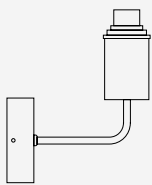

Wall Lamp
73471-05-02 Matt Gold
73471-05-05 Matt Black
73471-05-10 Antique Brass
73471-05-66 Dappled Oil