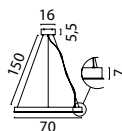

ESMEE

-series-

2795-08-50-DW-TR
 Black Fixt. Goldleaf Ring,
 Steel Wire, 40W 4800Lm
 2700-2200K, Triac-Dim.
 On request:

2795-05-70-DW-TR
 Black Fixt. Black Ring,
 Steel Wire, 56W 6270Lm
 2700-2200K, Triac-Dim.
 On request: