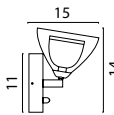

3224-37-06-DW

Nickel Fixt. 4,4W
450Lm 2700-2000K,
Push-Dim.

Matt Black:
3224-05-06-DW