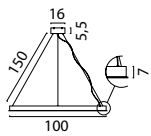

2795-66-100-DW-TR

Black Fxt. Black Ring,
Steel Wire, 84W 10800Lm
2700-2200K, Triac-Dim.
On request: