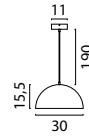

2199-30-08-S
Black Fixt. Gunmetal/
Goldleaf Shade, PVC
cable, E27 max 18W
Bulb excl.
On request:
✓ I-F TRACK p.536