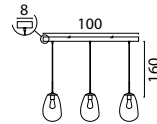

2761-05-130-5RA20261

Black Fixt. Antique Brass Tube, PVC cable, 3x E27 + 2x GU10 max 18W Bulb excl.

272

2761-05-100-3-02-60

Black Fixt. PVC cable, 2x E27 max 18W Bulb excl.