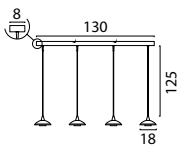

2481-37-06-130-4-DW

Nickel Fixt. Transpa-
rent Cable, 4x 4,4W
4x 450Lm 2700-2000K,
Triac-Dim.

Matt Black:
2481-05-06-130-4-DW
On request:

316