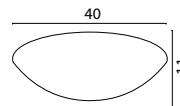

5024-06
Matt White Glass,
2x E27 max 18W
Bulb excl.
Built-In LED:
5024-06-DW
18W 2160Lm 2700-2200K
On request: