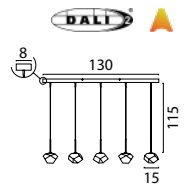

2661-05-06-130-5

Black Fixt. Black cable, 5x 4,4W 5x 450Lm 2700-2000K, Triac-Dim.

On request: