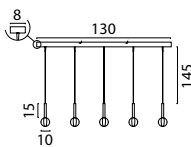

2921-05-02-130-5
Black Fixt. Gold Tube,
Black cable, 5x 4,4W 5x
450Lm 2700-2000K,
Triac-Dim.

On request: