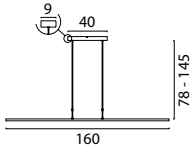

2842-81-25-P-DW
Black Fixt. Rust Profile,
Telescopic Susp. 45W
5400Lm 2700-2200K,
Push-Dim.
On request: