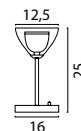

4225-37-06-DW

Nickel Fixt. 4,4W
450Lm 2700-2000K,
Push-Dim.

Matt Black:
4225-05-06-DW