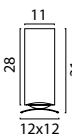

4017-05-06
Black Fixt. E27 max
18W Bulb excl.
Nickel:
4017-37-06