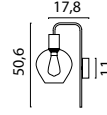

3472-05-02-3
Black fixt. Matt Gold Cover, E27 max 18W Bulb excl.

96