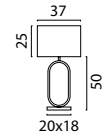

4281-05-6580-63-37

Black Fixt. On/Off
Switch, E27 max
18W Bulb excl.