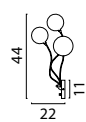

3695-37-176-DW
Nickel Fixt. 3x 2W
3x 170Lm 2200-
2700K, Push-Dim.