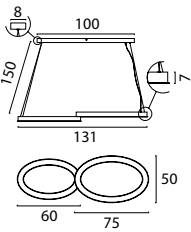

2955-05-6075-DW-TR
Black Fixt. Black Oval
Rings, Steel Wire, 90W
7200Lm 2700-2200K,
Triac-Dim.

On request: