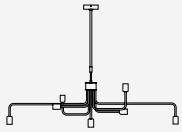

Telescopic Ceiling Lamp
2350-05-05 Matt Black
2350-05-10 Antique Brass
2350-05-18 Shiny Gold
2350-05-37 Matt Nickel
2350-05-66 Dappled Oil

358

Telescopic Ceiling Lamp
2351-05-05 Matt Black
2351-05-10 Antique Brass
2351-05-18 Shiny Gold
2351-05-37 Matt Nickel
2351-05-66 Dappled Oil