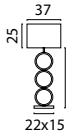

4296-05-6580-25-37
Black, On/Off Switch
E27 max 18W Bulb excl.