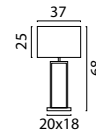

4286-01-6580-05-37

Bronze Fixt. On/Off
Switch, E27 max
18W Bulb excl.