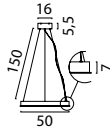

2795-08-50-DW-TR
Black Fixt. Goldleaf Ring,
Steel Wire, 40W 4800Lm
2700-2200K, Triac-Dim.
On request: