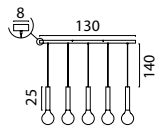

2281-05-66-130-5
Black Fixt. Dappled Oil
Tube, Fabric cable, 5x
E27 max 18W Bulb excl.

SLX023980105

SLF023925105

| RECOMMENDED LED LIGHT BULB