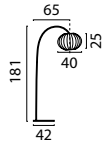

1721-05-40
Black, On/Off
Switch, E27 max
18W Bulb excl.