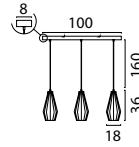

2131-05-100-3-05-18

Black Fixt. PVC
cable, 3x E27 max
18W Bulb excl.

186