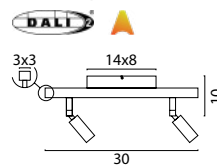

5812-05-05-30-2

Black Fixt. Black Tube,
2x 4,4W 2x 450Lm
2700-2000K, Triac-Dim
On request: