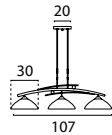

2937-21-34
Patina, Telescopic
susp. 3x E27 max
18W Bulb excl.

SL276510537

SL277247037-1

| RECOMMENDED LED LIGHT BULB