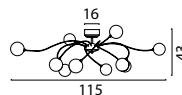

On request:

Molto