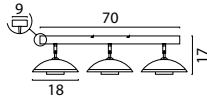

5481-05-06-70-3-DW

Black Fixt. 3x 4,4W
3x 450Lm 2700-
2000K, Triac-Dim.

Nickel:
5481-37-06-70-3-DW
On request:

2480-37-06-DW

Nickel Fixt. Transpa-
rent Cable, 4,4W 450Lm
2700-2000K, Triac-Dim.

Matt Black:
2480-05-06-DW
On request:

4480-37-06-DW

Nickel Fixt. 4,4W
450Lm 2700-2000K,
Push-Dim.

Matt Black:
4480-05-06-DW

4482-37-06-DW

Nickel Fixt. 4,4W
450Lm 2700-2000K,
Push-Dim.

Matt Black:
4482-05-06-DW