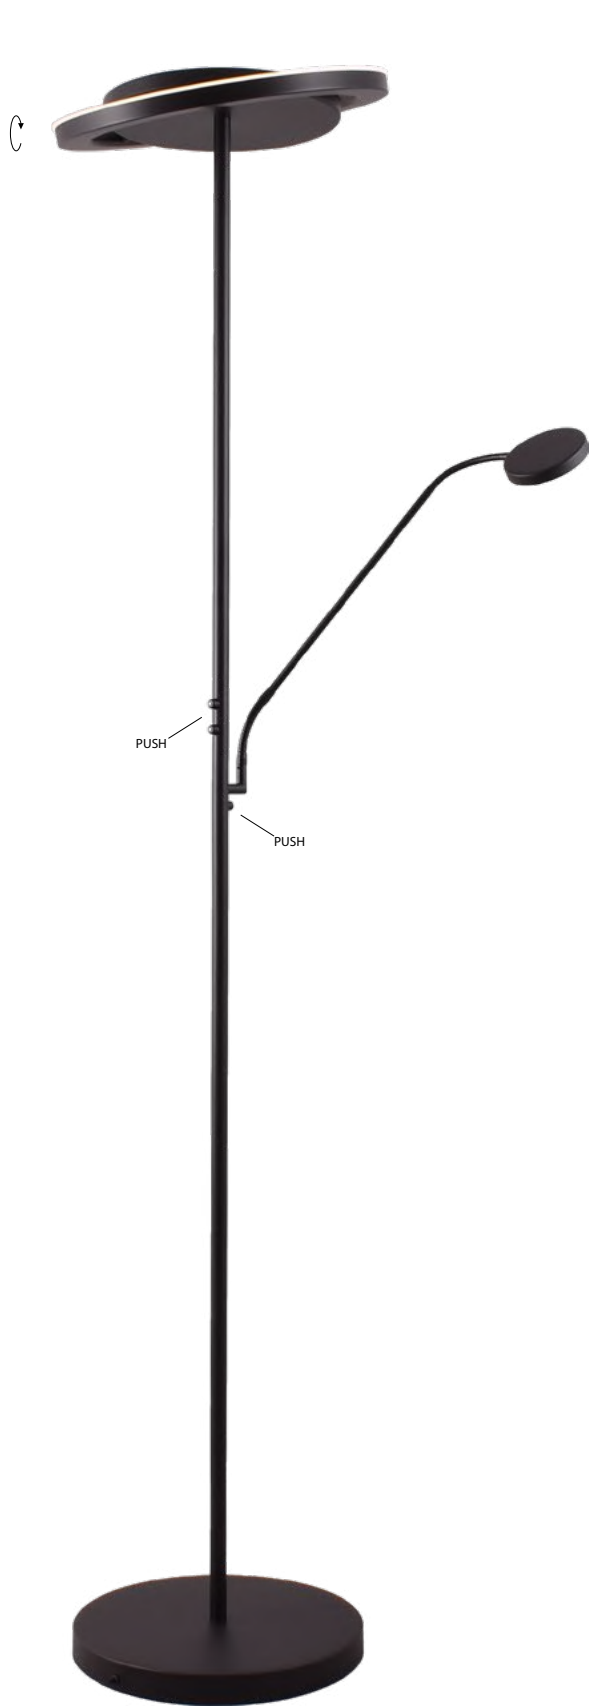

1796-05-05-05

Black Fixt. Black Ring,
78W 8600Lm + 10W
930Lm, 2700-2200K,
Push-Dim.