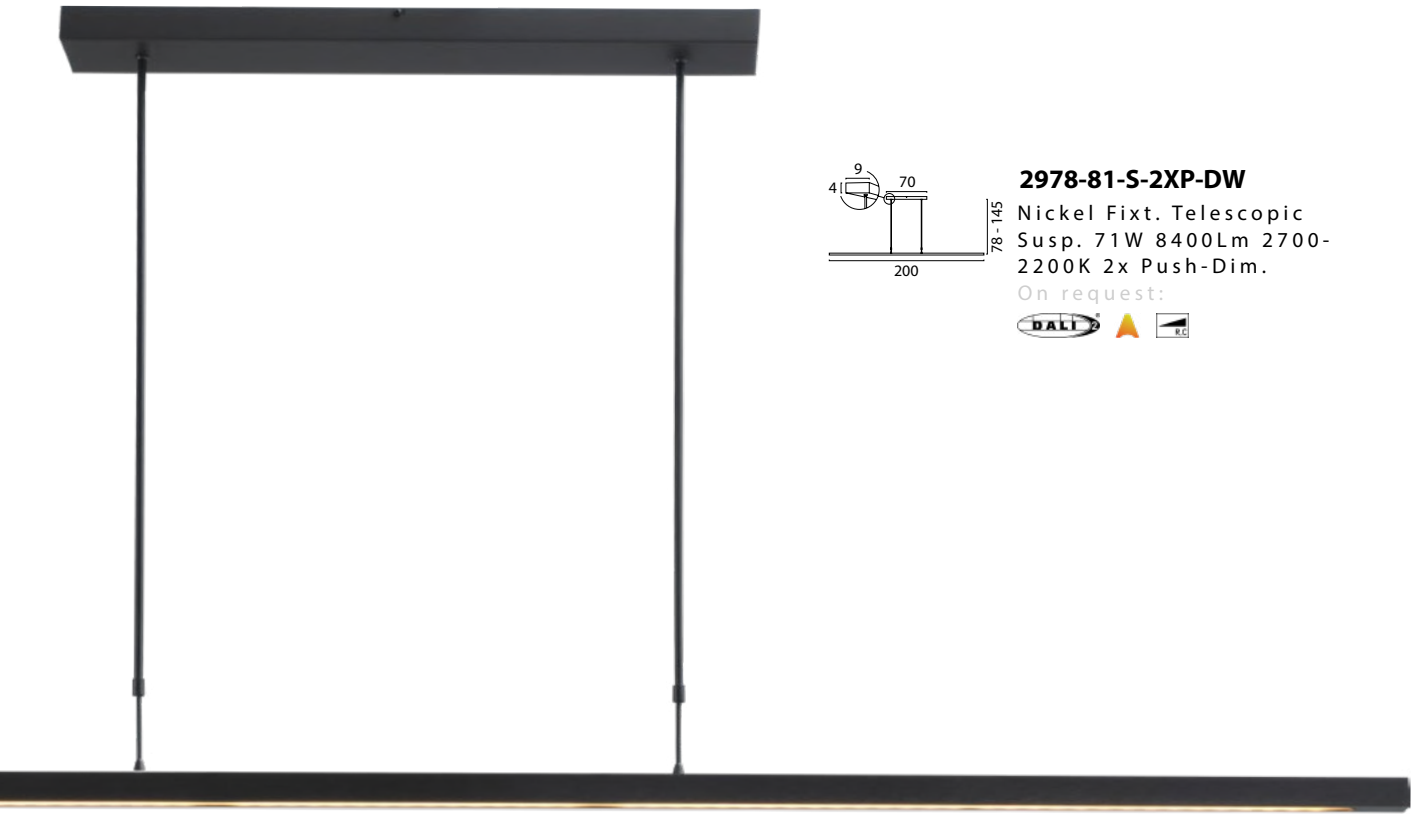

Black Nickel Fixt. Goldleaf Profile, Telescopic Susp. 57W 6840Lm 2700-2200K 1x Push-Dim.

On request:

2978-81-S-2XP-DW

Nickel Fixt. Telescopic
Susp. 71W 8400Lm 2700-
2200K 2x Push-Dim.

On request:

GESTURE CONTROL