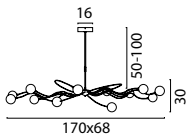

2916-05-176-DW

Black Fixt. Telesco-
pic Susp. 12x 2W 12x
170Lm 2700-2200K,
Push-Dim.

On request: