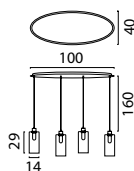

2234-05-05-130-50614
Black Fixt. Black Cover,
PVC cable, 6x E27 max
18W Bulb excl.