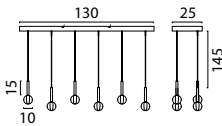

2921-05-66-130-25-6

Black Fixt. Dappled Oil Tube,
Black cable, 6x 4,4W 6x
450Lm 2700-2000K,
Triac-Dim.

On request: