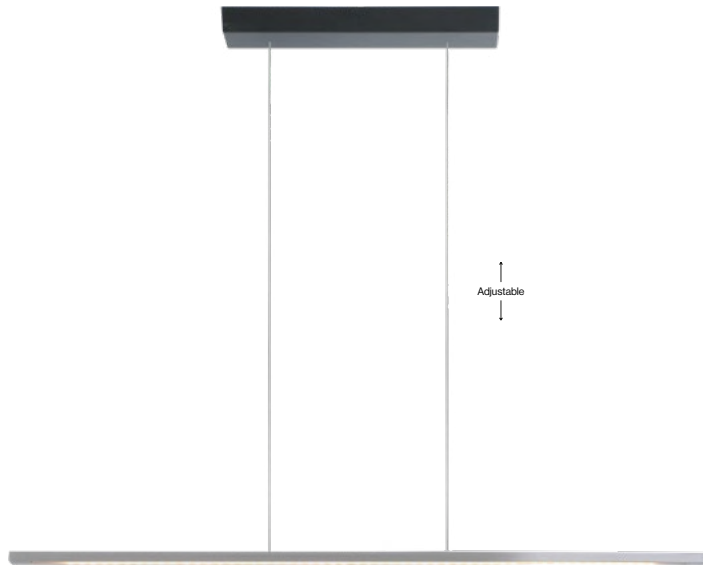

GESTURE CONTROL

2775-37-PRD-TW

Nickel Profile. Steelwire Catrol, 23.7W 3120Lm 3000-2200K Gesture Control.

408