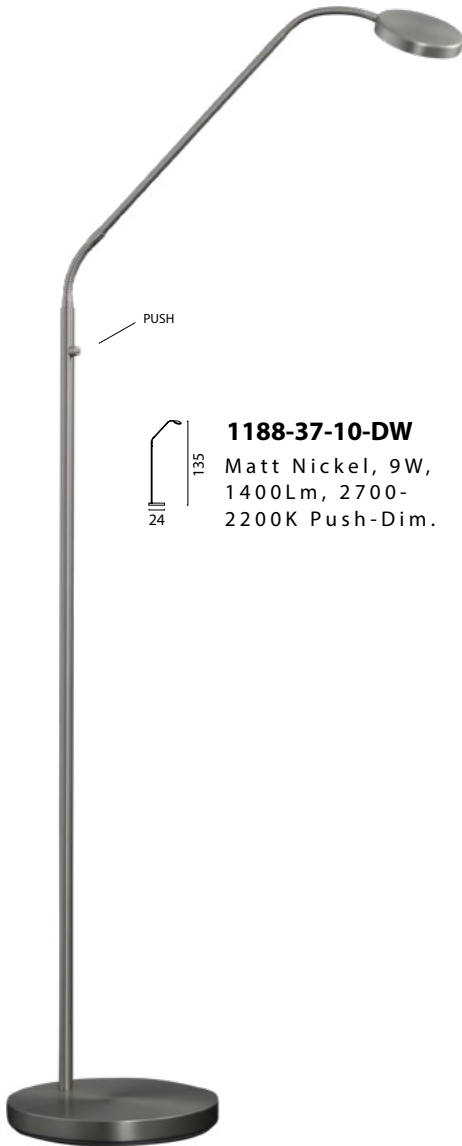

1188-81-10-DW
Black Nickel, 9W,
1400Lm, 2700-
2200K Push-Dim.

1188-37-10-DW
Matt Nickel, 9W,
1400Lm, 2700-
2200K Push-Dim.