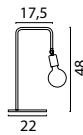

4350-05-18
Black Fixt. Shiny Gold
Cover, On/Off Switch,
E27 max 18W Bulb excl.