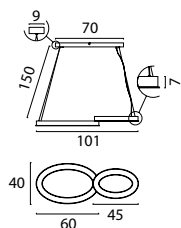

207

2950-08-75-DW-TR

Black Fixt. Goldleaf Oval Ring, Steel Wire, 53W 4095Lm 2700-2200K, Triac-Dim.

On request:

Elisse

208

2955-10-4560-DW-TR

Black Fixt. Antique Brass
Oval Rings, Steel Wire,
64W 5130Lm 2700-2200K,
Triac-Dim.