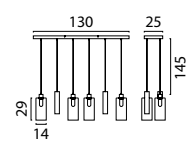

2231-050513025614RB2
Black Fixt. Black Cover,
Black Tube, PVC cable,
4x E27 + 2x GU10 max
18W Bulb excl.

364