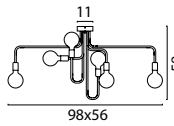

5350-05-37
Black Fixt. Nickel
Cover, 6x E27 max
18W Bulb excl.

356