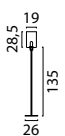

361

1232-05-05-130-19
Black Fixt. Black Cover, On/Off Switch, E27 max 18W Bulb excl.

4232-05-05-10
Black Fixt. Black Cover, On/Off Switch, E27 max 18W Bulb excl.