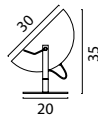

4199-30-08-B
Black Fixt. Gunmetal/
Goldleaf Shade, On/
Off Switch, E27 max
18W Bulb excl.