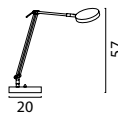

4180-37-10-DW
Matt Nickel, 9W,
1400Lm, 2700-
2200K Push-Dim.