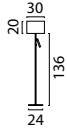

1592-02-6580-05-30
Black Fixt. Gold Tube,
4,4W 450Lm 2700-
2000K, Push-Dim, On/Off
Switch, E27 Bulb excl.