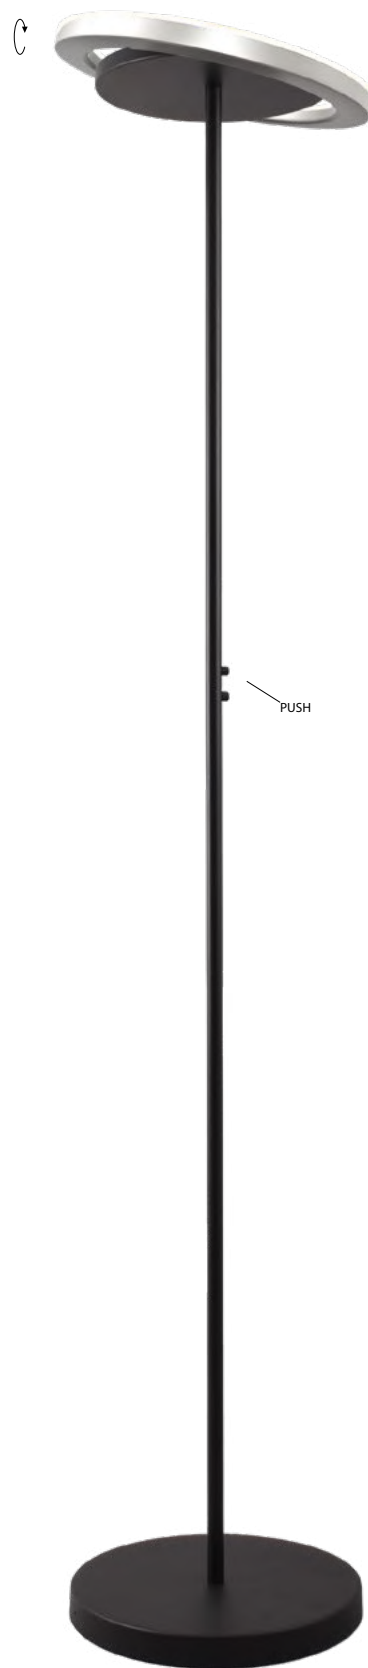

1795-05-37
Black Fixt. Nickel Ring,
58W 8600Lm 2700-
2200K, Push-Dim.