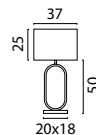

4281-01-6580-04-37

Bronze Fixt. On/Off
Switch, E27 max
18W Bulb excl.