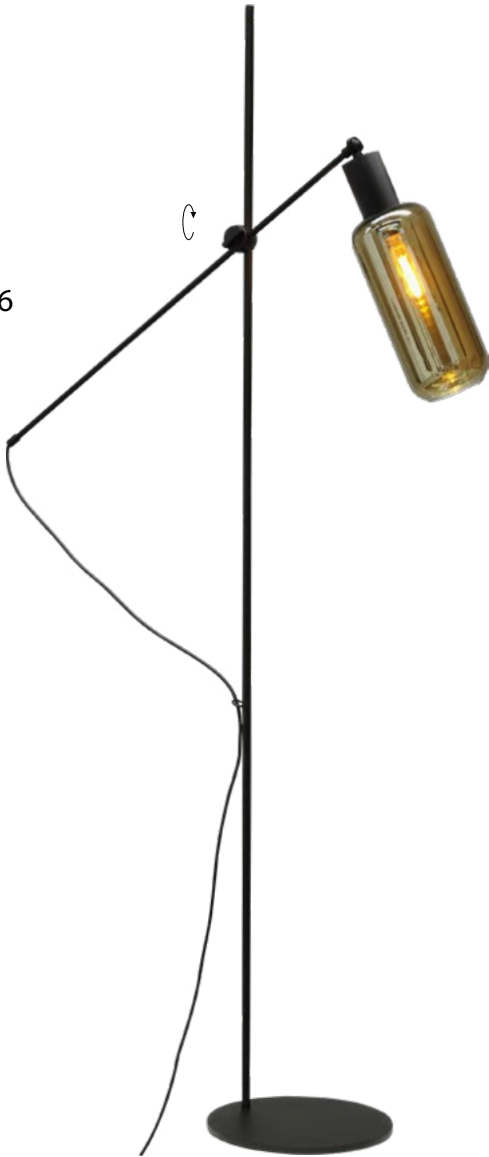

1471-05-05-5
Black fixt. Black Cover, On/Off Switch, E27 max 18W Bulb excl.