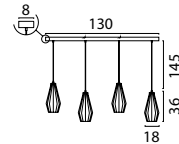

2131-05-130-4-05-18

Black Fixt. PVC
cable, 4x E27 max
18W Bulb excl.