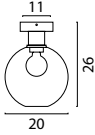

5640-02-02-20
Black Fixt. Gold
Cover, E27 max
18W Bulb excl.