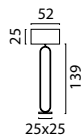

1280-01-6580-05-52

Bronze Fixt. On/Off
Switch, E27 max
18W Bulb excl.