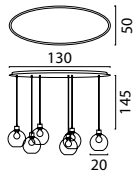

2644-05-130-50-60220
Black Fixt. Gold Cover, PVC cable, 6x E27 max 18W Bulb excl.