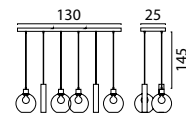

2641-05130256RB2051
Black Fixt. Gold Cover, Gold Tube, PVC cable, 4x E27 + 2x GU10 max 18W Bulb excl.