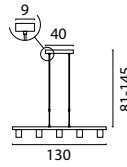

2491-05-02-130-5
Black Fixt. Matt Gold
Cover, Telescopic
Susp. 5xGU10 max
18W Bulb excl.

SL642736327-1

SL642762927

| RECOMMENDED LED LIGHT BULB