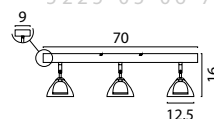

3225-37-06-DW

Nickel Fixt. 4,4W
450Lm 2700-2000K,
Push-Dim.

Matt Black:
3225-05-06-DW