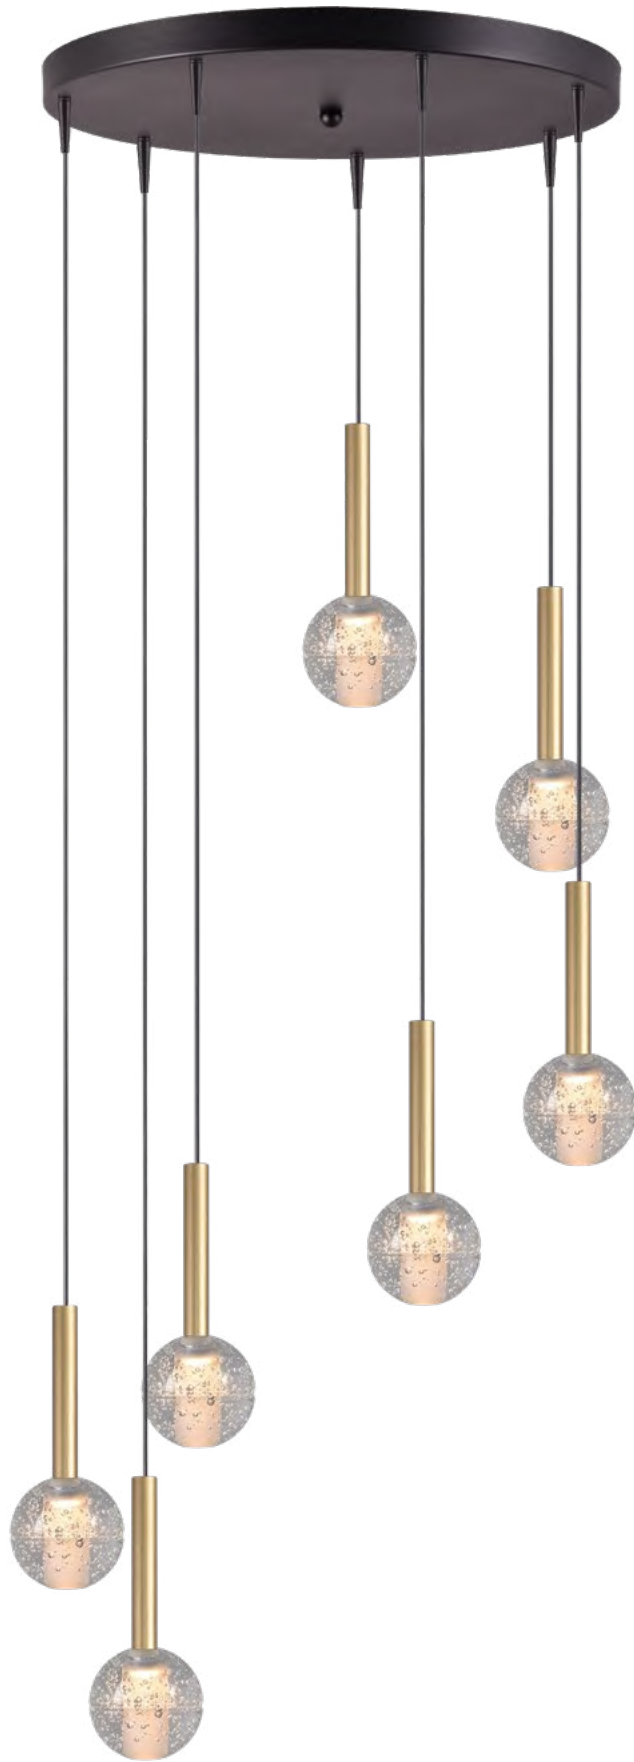

2922-05-02-50-7

Black Fixt. Gold Tube,
Black cable, 7x 4,4W
7x 450Lm 2700-2000K,
Triac-Dim.

On request: