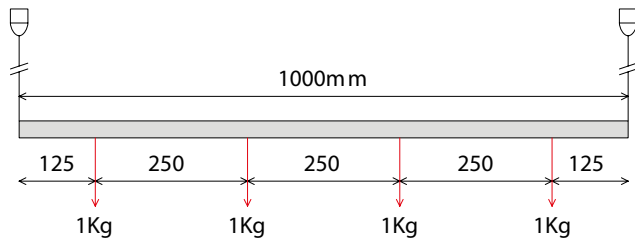

TECHNICAL INFORMATION

The single phase connection (230V, max. 16A) tracks can take 1 KG load every 250mm, with a maximum distance of 1000mm between the fixing points.

For a 4 KG load every 250mm, the maximum fixing distance has to be 500mm. See the figure below (sideview).