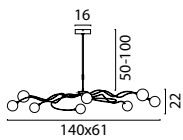

2915-05-176-DW

Black Fixt. Telescopic
Susp. 8x 2W 8x 170Lm
2700-2200K, Push-Dim.
On request: